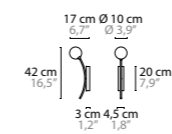

## PENÉLOPE H16

14900

Light source: 16x LED 1,3W / 2700K  
Dimmable phase-cut  
Light source included

Size: Ø 73 x min 105 cm  
Fixture weight: 5 kg  
Packing size: 65 x 65 x 110 cm  
Packing weight: 8 kg

## PENÉLOPE H28

14910

Light source: 28x LED 1,3W / 2700K  
Dimmable phase-cut  
Light source included

Size: 136 x 73 x min 100 cm  
Fixture weight: 12 kg  
Packing size: 65 x 145 x 110 cm  
Packing weight: 64 kg

## PENÉLOPE W1

14920

Light source: 1x LED 1,3W / 2700K  
Dimmable phase-cut  
Light source included

Size: 17 x 10 x 42 cm  
Fixture weight: 1 kg  
Packing size: 42 x 32 x 32 cm  
Packing weight: 3 kg

## PENÉLOPE W2

14930

Light source: 2x LED 1,3W / 2700K  
Dimmable phase-cut  
Light source included

Size: 17 x 10 x 52 cm  
Fixture weight: 1 kg  
Packing size: 42 x 32 x 32 cm  
Packing weight: 3 kg