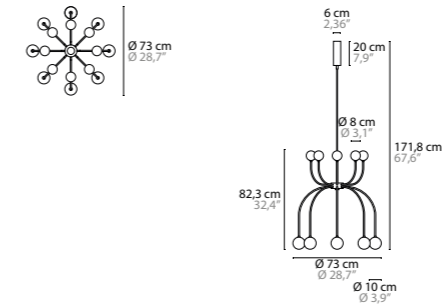

## PENÉLOPE H16

14900

Light source: 16x LED 1,3W / 2700K  
Dimmable phase-cut  
Light source included

Size: Ø 73 x min 105 cm  
Fixture weight: 5 kg  
Packing size: 65 x 65 x 110 cm  
Packing weight: 8 kg

## PENÉLOPE H28

14910

Light source: 28x LED 1,3W / 2700K  
Dimmable phase-cut  
Light source included

Size: 136 x 73 x min 100 cm  
Fixture weight: 12 kg  
Packing size: 65 x 145 x 110 cm  
Packing weight: 64 kg

## PENÉLOPE W1

14920

Light source: 1x LED 1,3W / 2700K  
Dimmable phase-cut  
Light source included

Size: 17 x 10 x 42 cm  
Fixture weight: 1 kg  
Packing size: 42 x 32 x 32 cm  
Packing weight: 3 kg

## PENÉLOPE W2

14930

Light source: 2x LED 1,3W / 2700K  
Dimmable phase-cut  
Light source included

Size: 17 x 10 x 52 cm  
Fixture weight: 1 kg  
Packing size: 42 x 32 x 32 cm  
Packing weight: 3 kg