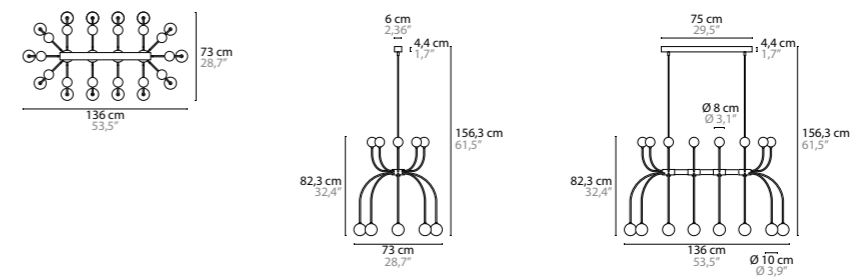

## PENÉLOPE H16

14900

Light source: 16x LED 1,3W / 2700K  
Dimmable phase-cut  
Light source included

Size: Ø 73 x min 105 cm  
Fixture weight: 5 kg  
Packing size: 65 x 65 x 110 cm  
Packing weight: 8 kg

## PENÉLOPE H28

14910

Light source: 28x LED 1,3W / 2700K  
Dimmable phase-cut  
Light source included

Size: 136 x 73 x min 100 cm  
Fixture weight: 12 kg  
Packing size: 65 x 145 x 110 cm  
Packing weight: 64 kg

## PENÉLOPE W1

14920

Light source: 1x LED 1,3W / 2700K  
Dimmable phase-cut  
Light source included

Size: 17 x 10 x 42 cm  
Fixture weight: 1 kg  
Packing size: 42 x 32 x 32 cm  
Packing weight: 3 kg

## PENÉLOPE W2

14930

Light source: 2x LED 1,3W / 2700K  
Dimmable phase-cut  
Light source included

Size: 17 x 10 x 52 cm  
Fixture weight: 1 kg  
Packing size: 42 x 32 x 32 cm  
Packing weight: 3 kg