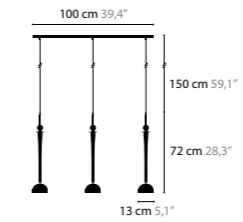

SWEET SYMPHONY H5

12820 Black Glass
12821 Clear Glass

Light source: 5 x GU10 / 220V / Max. 50W
Dimmable
Light source included

Size: 150 x 13 x 80/222 cm
Packing size: 156 x 31 x 27 cm
Packing weight: 10 kg

SWEET SYMPHONY H9

12840 Clear Glass

Light source: 9 x E27 / 220V / Max. 40W
Dimmable
Shade: 301-310-320-377-391
Light source not included

Size: 154 x 89 x 89 cm
Packing size 1: 82 x 82 x 68 cm
Packing size 2: 82 x 42 x 42 cm
Packing weight: 22 kg

SWEET SYMPHONY W1

12850 Black Glass
12851 Clear Glass

Light source: 1 x E27 / 220V / Max. 40W
Dimmable
Shade: 301-310-320-377-391
Light source not included

Size: 24,5 x 20 x 85 cm
Packing size: 56 x 34 x 21 cm
Packing weight: 2 kg

SWEET SYMPHONY

SWEET SYMPHONY H1

12810
12811

SWEET SYMPHONY H3

12820
12821

SWEET SYMPHONY H5

12820
12821

SWEET SYMPHONY H9