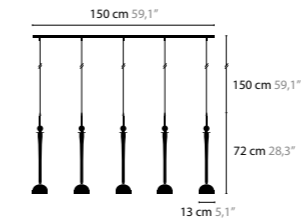

SWEET SYMPHONY H5

12820 Black Glass
12821 Clear Glass

Light source: 5 x GU10 / 220V / Max. 50W
Dimmable
Light source included

Size: 150 x 13 x 80/222 cm
Packing size: 156 x 31 x 27 cm
Packing weight: 10 kg

SWEET SYMPHONY H9

12840 Clear Glass

Light source: 9 x E27 / 220V / Max. 40W
Dimmable
Shade: 301-310-320-377-391
Light source not included

Size: 154 x 89 x 89 cm
Packing size 1: 82 x 82 x 68 cm
Packing size 2: 82 x 42 x 42 cm
Packing weight: 22 kg

SWEET SYMPHONY W1

12850 Black Glass
12851 Clear Glass

Light source: 1 x E27 / 220V / Max. 40W
Dimmable
Shade: 301-310-320-377-391
Light source not included

Size: 24,5 x 20 x 85 cm
Packing size: 56 x 34 x 21 cm
Packing weight: 2 kg

SWEET SYMPHONY

SWEET SYMPHONY H1

12810
12811

SWEET SYMPHONY H3

12820
12821

SWEET SYMPHONY H5

12820
12821

SWEET SYMPHONY H9