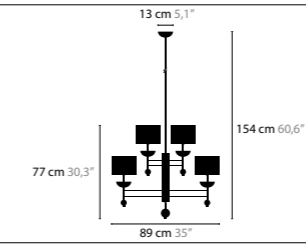

SWEET SYMPHONY H9

12840

SWEET SYMPHONY W1

12850
12851