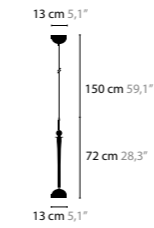

SWEET SYMPHONY

SWEET SYMPHONY H1

12810 Black Glass
12811 Clear Glass

Light source: 1 x GU10 / 220V / Max. 50W
Dimmable
Light source included

Size: 13 x 13 x 80/222 cm
Packing size: 80 x 20 x 20 cm
Packing weight: 2 kg

SWEET SYMPHONY H3

12820 Black Glass
12821 Clear Glass

Light source: 3 x GU10 / 220V / Max. 50W
Dimmable
Light source included

Size: 100 x 13 x 80/222 cm
Packing size: 126 x 31 x 27 cm
Packing weight: 6 kg

SWEET SYMPHONY H5

12820 Black Glass
12821 Clear Glass

Light source: 5 x GU10 / 220V / Max. 50W
Dimmable
Light source included

Size: 150 x 13 x 80/222 cm
Packing size: 156 x 31 x 27 cm
Packing weight: 10 kg

SWEET SYMPHONY H9

12840 Clear Glass

Light source: 9 x E27 / 220V / Max. 40W
Dimmable
Shade: 301-310-320-377-391
Light source not included

Size: 154 x 89 x 89 cm
Packing size 1: 82 x 82 x 68 cm
Packing size 2: 82 x 42 x 42 cm
Packing weight: 22 kg

SWEET SYMPHONY W1

12850 Black Glass
12851 Clear Glass

Light source: 1 x E27 / 220V / Max. 40W
Dimmable
Shade: 301-310-320-377-391
Light source not included

Size: 24,5 x 20 x 85 cm
Packing size: 56 x 34 x 21 cm
Packing weight: 2 kg

SWEET SYMPHONY

SWEET SYMPHONY H1

12810
12811