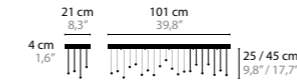

SPRANKLING DISK C10

12632
12633