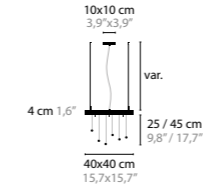

SPRANKLING DISK C10

12632 80 Excellent Crystals
12633 80 Superior Crystals

Light source: 9 x LED / 5W / 2700 K / 4950 LM
Dimmable
Light source included

Size: 101 x 21 x 29/45 cm
Packing size: 125 x 32 x 28 cm
Packing weight: 10 kg

SPRANKLING DISK H10

12612 80 Excellent Crystals
12613 80 Superior Crystals

Light source: 9 x LED / 5W / 2700 K / 4950 LM
Dimmable
Light source included

Size: 101 x 21 x 29/var. cm
Packing size: 125 x 32 x 28 cm
Packing weight: 10 kg

SPRANKLING DISK 600

12676 80 Excellent Crystals
12677 80 Superior Crystals

Light source: 9 x LED / 3W / 2700 K / 3960 LM
Dimmable
Light source included

Size: 60 x 60 x 29/45 cm
Packing size: 70 x 70 x 22 cm
Packing weight: 16 kg

SPRANKLING DISK 600

12656 80 Excellent Crystals
12657 80 Superior Crystals

Light source: 9 x LED / 3W / 2700 K / 3960 LM
Dimmable
Light source included

Size: 60 x 60 x 29/var. cm
Packing size: 70 x 70 x 22 cm
Packing weight: 16 kg

SPRANKLING DISK 800

12680 100 Excellent Crystals
12681 100 Superior Crystals

Light source: 9 x LED / 4W / 2700 K / 3960 LM
Dimmable
Light source included

Size: 60 x 60 x 29/45 cm
Packing size: 91 x 91 x 23 cm
Packing weight: 21 kg

SPRANKLING DISK 800

12660 100 Excellent Crystals
12661 100 Superior Crystals

Light source: 9 x LED / 4W / 2700 K / 3960 LM
Dimmable
Light source included

Size: 80 x 80 x 29/var. cm
Packing size: 91 x 91 x 23 cm
Packing weight: 21 kg

SPRANKLING

SPRANKLING DISK 400

12672
12673

SPRANKLING DISK 400

12652
12653