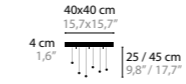

SPRANKLING DISK C10

12632 80 Excellent Crystals
12633 80 Superior Crystals

Light source: 9 x LED / 5W / 2700 K / 4950 LM
Dimmable
Light source included

Size: 101 x 21 x 29/45 cm
Packing size: 125 x 32 x 28 cm
Packing weight: 10 kg

SPRANKLING DISK H10

12612 80 Excellent Crystals
12613 80 Superior Crystals

Light source: 9 x LED / 5W / 2700 K / 4950 LM
Dimmable
Light source included

Size: 101 x 21 x 29/var. cm
Packing size: 125 x 32 x 28 cm
Packing weight: 10 kg

SPRANKLING DISK 600

12676 80 Excellent Crystals
12677 80 Superior Crystals

Light source: 9 x LED / 3W / 2700 K / 3960 LM
Dimmable
Light source included

Size: 60 x 60 x 29/45 cm
Packing size: 70 x 70 x 22 cm
Packing weight: 16 kg

SPRANKLING DISK 600

12656 80 Excellent Crystals
12657 80 Superior Crystals

Light source: 9 x LED / 3W / 2700 K / 3960 LM
Dimmable
Light source included

Size: 60 x 60 x 29/var. cm
Packing size: 70 x 70 x 22 cm
Packing weight: 16 kg

SPRANKLING DISK 800

12680 100 Excellent Crystals
12681 100 Superior Crystals

Light source: 9 x LED / 4W / 2700 K / 3960 LM
Dimmable
Light source included

Size: 60 x 60 x 29/45 cm
Packing size: 91 x 91 x 23 cm
Packing weight: 21 kg

SPRANKLING DISK 800

12660 100 Excellent Crystals
12661 100 Superior Crystals

Light source: 9 x LED / 4W / 2700 K / 3960 LM
Dimmable
Light source included

Size: 80 x 80 x 29/var. cm
Packing size: 91 x 91 x 23 cm
Packing weight: 21 kg

SPRANKLING

SPRANKLING DISK 400

12672
12673