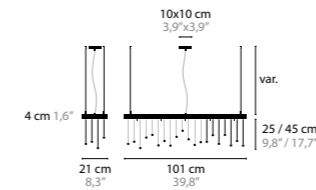

SPRANKLING DISK H10

12612
12613