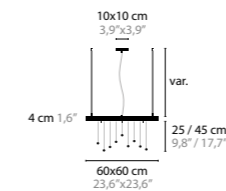

SPRANKLING DISK 600

12656
12657