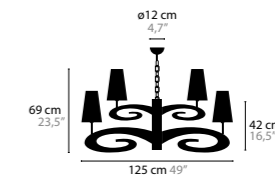

LAZY SUNDAY H12+1

11423