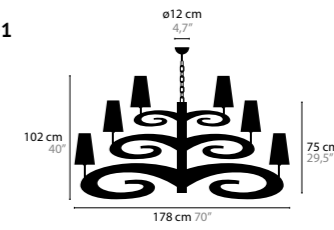

LAZY SUNDAY H18+1

11435

LAZY SUNDAY W1

11470

LAZY SUNDAY W1

11471