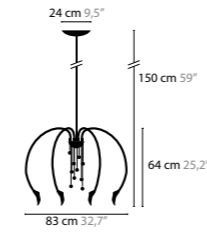

CHILL OUT

CHILL OUT H6

10310
10311