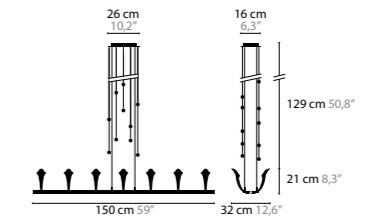

CHILL OUT H14

10340
10341

CHILL OUT W1

10360

CHILL OUT C5

10380