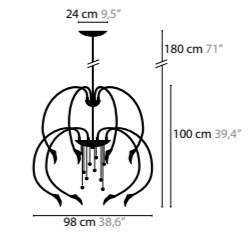

CHILL OUT H12

10328
10329