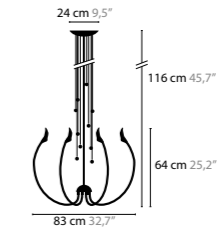

CHILL OUT H6

10316
10317