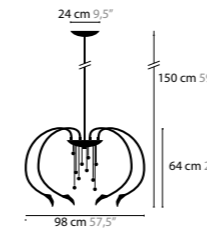

CHILL OUT H8

10322
10323