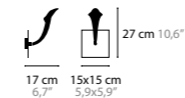

CHILL OUT W1

10360