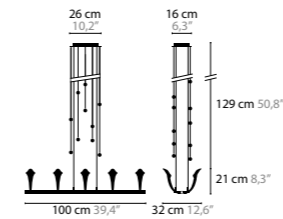

CHILL OUT H10

10334
10335