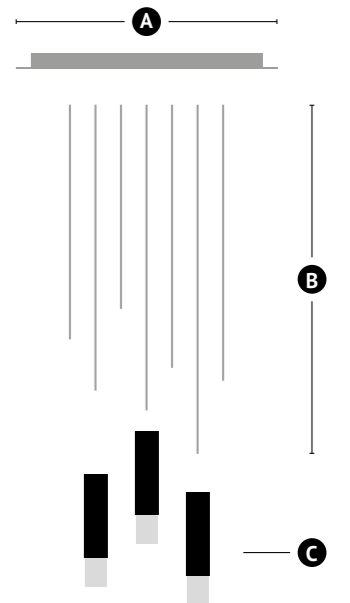

See page 5 for more information and the possibilities.

EYE IN THE SKY

<p>EYE IN THE SKY H1 MINI</p> <p>14600 2700K 1920LM 14601 3000-2200K DIM-2-WARM 1160LM</p>	<p>Light source: LED 12W Colours disc: 710 - 720 Dimmable with Triac Standard cable length 150 cm (adjustable) Light source included</p>	<p>Size: 42 x 16 x 25 cm Fixture weight: 1 kg Packing size 1: 40 x 40 x 38 cm Packing size 2: 42 x 25 x 3 cm Packing weight: 3 kg</p>
<p>EYE IN THE SKY H1 STANDARD</p> <p>14602 2700K 2880LM 14603 3000-2200K DIM-2-WARM 2200LM</p>	<p>Light source: LED 18W Colours disc: 710 - 720 Dimmable with Triac Standard cable length 150 cm (adjustable) Light source included</p>	<p>Size: 65,5 x 20,3 x 39 cm Fixture weight: 2 kg Packing size 1: 40 x 40 x 38 cm Packing size 2: 66 x 42 x 3 cm Packing weight: 4 kg</p>
<p>EYE IN THE SKY H1 GRAND</p> <p>14604 2700K 3840LM 14605 3000-2200K DIM-2-WARM 2320LM</p>	<p>Light source: LED 24W Colours disc: 710 - 720 Dimmable with Triac Standard cable length 150 cm (adjustable) Light source included</p>	<p>Size: 94 x 32,3 x 56 cm Fixture weight: 5 kg Packing size 1: 40 x 40 x 59 cm Packing size 2: 130 x 64 x 3 cm Packing weight: 9 kg</p>
<p>EYE IN THE SKY H2 STANDARD</p> <p>14610 2700K 5760 LM 14611 3000-2200K DIM-2-WARM 4400LM</p>	<p>Light source: LED 2 x 18W Colours disc: 710 - 720 Dimmable with Triac Standard cable length 150 cm (adjustable) Light source included</p>	<p>Size: 138 x 20,3 x 39 cm Fixture weight: 6 kg Packing size 1: 40 x 105 x 59 cm Packing size 2: (2x) 66 x 42 x 3 cm Packing weight: 8 kg</p>
<p>EYE IN THE SKY H3 STANDARD</p> <p>14615 2700K 8640 LM 14616 3000-2200K DIM-2-WARM 6600LM</p>	<p>Light source: LED 3 x 18W Colours disc: 710 - 720 Dimmable with Triac Standard cable length 150 cm (adjustable) Light source included</p>	<p>Size: 168 x 24,3 x 39 cm Fixture weight: 12 kg Packing size 1: 155 x 31 x 28 cm Packing size 2: (3x) 66 x 42 x 3 cm Packing weight: 14 kg</p>
<p>EYE IN THE SKY H4 MINI</p> <p>14620 2700K 7680LM 14621 3000-2200K DIM-2-WARM 4640LM</p>	<p>Light source: LED 4 x 12W Colours disc: 710 - 720 Dimmable with Triac Standard cable length 150 cm (adjustable) Light source included</p>	<p>Size: 144 x 20 x 25 cm Fixture weight: 12 kg Packing size 1: 155 x 31 x 28 cm Packing size 2: (4x) 42 x 25 x 3 cm Packing weight: 12 kg</p>
<p>EYE IN THE SKY F1</p> <p>14635 2700K 2820LM</p>	<p>Light source: LED 18W Colours disc: 710 - 720 Dimmable with push button Light source included</p>	<p>Size: 65,5 x 35 x 187 cm Fixture weight: 12 kg Packing size 1: 35 x 35 x 202 cm Packing size 2: 66 x 42 x 3 cm Packing weight: 16 kg</p>