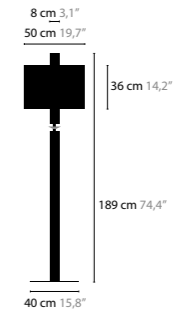

SUNRISE

SUNRISE T1

12740

SUNRISE F1

12760

SWINGING BALLET

<p>SWINGING BALLET H6</p> <p>12910 Excellent Crystal Elements</p>	<p>Light source: 6 x E14 / 220V / Max. 40W Dimmable Chain ca. 1,5 mtr. Shade: 301-310-320-377-391 Light source not included</p>	<p>Size: Ø 68 x 86 cm Fixture weight: 17 kg Packing size 1: 109 x 36 x 30 cm Packing size 2: 40 x 40 x 32 cm Packing weight: 19 kg</p>
<p>SWINGING BALLET H12</p> <p>12914 Excellent Crystal Elements</p>	<p>Light source: 12 x E14 / 220V / Max. 40W Dimmable Chain ca. 1,5 mtr. Shade: 301-310-320-377-391 Light source not included</p>	<p>Size: Ø 109 x 105 cm Fixture weight: 40 kg Packing size 1: 56 x 56 x 52 cm Packing size 2: 160 x 34 x 34 cm Packing size 3: 42 x 42 x 55 cm Packing weight: 44 kg</p>
<p>SWINGING BALLET H5</p> <p>12922 Excellent Crystal Elements</p>	<p>Light source: 5 x E14 / 220V / Max. 40W Dimmable Shade: 301-310-320-377-391 Light source not included</p>	<p>Size: 130 x 17 x 22,5 cm Fixture weight: 8 kg Packing size 1: 155 x 31 x 27 cm Packing size 2: 40 x 40 x 32 cm Packing weight: 10 kg</p>
<p>SWINGING BALLET H7</p> <p>12926 Excellent Crystal Elements</p>	<p>Light source: 7 x E14 / 220V / Max. 40W Dimmable Shade: 301-310-320-377-391 Light source not included</p>	<p>Size: 190 x 17 x 22,5 cm Fixture weight: 12 kg Packing size 1: 220 x 30 x 30 cm Packing size 2: 40 x 40 x 30 cm Packing weight: 13 kg</p>
<p>SWINGING BALLET W1</p> <p>12950 Excellent Crystal Element</p>	<p>Light source: 1 x E14 / 220V / Max. 40W Dimmable Shade: 301-310-320-377-391 Light source not included</p>	<p>Size: 17 x 24 x 26 cm Fixture weight: 1 kg Packing size 1: 29 x 29 x 25 cm Packing size 2: 21 x 21 x 21 cm Packing weight: 3 kg</p>
<p>SWINGING BALLET T1</p> <p>12970</p>	<p>Light source: 1 x E27 / 220V / Max. 60W Dimmable On/off switch Shade: 301-310-320-377-391 Light source not included</p>	<p>Size: 35 x 35 x 71 cm Fixture weight: 10 kg Packing size 1: 32 x 46 x 68 cm Packing size 2: 41 x 41 x 32 cm Packing weight: 13 kg</p>
<p>SWINGING BALLET T1</p> <p>12972 Excellent Crystal Element</p>	<p>Light source: 1 x E27 / 220V / Max. 60W Dimmable Shade: 301-310-320-377-391 Light source not included</p>	<p>Size: 35 x 35 x 71 cm Fixture weight: 6 kg Packing size 1: 86 x 31 x 27 cm Packing size 2: 41 x 41 x 32 cm Packing weight: 9 kg</p>
<p>SWINGING BALLET F1</p> <p>12980</p>	<p>Light source: 1 x E27 / 220V / Max. 100W Dimmer included Shade: 301-310-320-377-391 Light source not included</p>	<p>Size: 50 x 50 x 160 cm Fixture weight: 16 kg Packing size 1: 166 x 35 x 35 cm Packing size 2: 60 x 60 x 50 cm Packing weight: 20 kg</p>