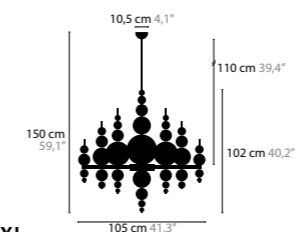

TEARS FROM MOON H20 XL

- **13110**
- **13111**
- **13112**
- **13113**