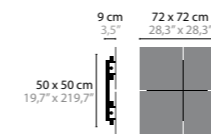

NIGHTLIFE C16

11890
11891