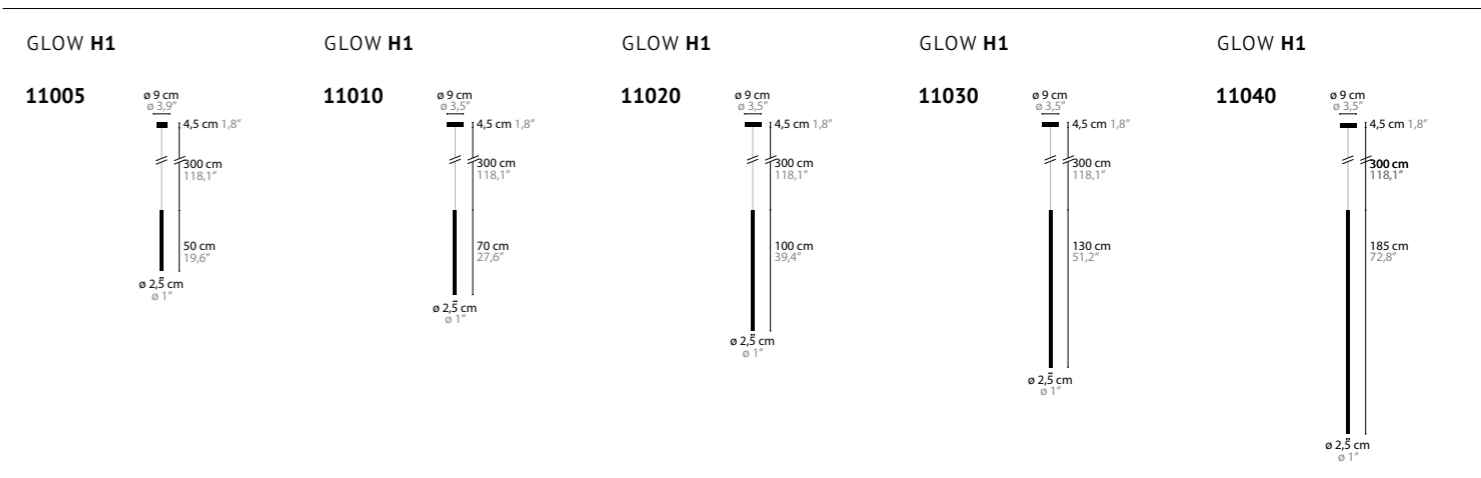

GLOW H3		Light source: 3 x LED 6W / 3000K / 2427LM Dimmable direct current (trailing edge - leading edge) Light source included	Size: 25 x 25 x min. 100 cm Fixture weight: 7 kg Packing size 1: 40 x 40 x 30 cm Packing size 2: 110 x 20 x 20 cm Packing weight: 9 kg
11050	Tube 50 cm 70 cm 100 cm		

GLOW H8		Light source: 8 x LED 6W / 3000K / 6472LM Dimmable direct current (trailing edge - leading edge) Light source included * 01-05 Top plate standard spray-painted. 01 will be in Sonnegold (55) colour and 05 in spray-painted bronze (56) colour. Pendants always in satin brass/bronze material. Top-plate in satin brass/bronze material has an equal price as 00-16.	Size: 50 x 50 x min. 130 cm Fixture weight: 13 kg Packing size 1: 60 x 60 x 50 cm Packing size 2: 140 x 20 x 20 cm Packing weight: 15 kg
11052	Tubes 2x 50 cm 2x 70 cm 2x 100 cm 2x 130 cm		

GLOW W2		Light source: 2 x LED 6W / 3000K / 1618LM Dimmable direct current (trailing edge - leading edge) Light source included	Size: 7 x 8,5 x 40 cm Fixture weight: 2 kg Packing size: 52 x 20 x 11 cm Packing weight: 2 kg
11060			

GLOW W2 XL		Light source: 2 x LED 6W / 3000K / 1618LM Dimmable direct current (trailing edge - leading edge) Light source included	Size: 7 x 8,5 x 70 cm Fixture weight: 2 kg Packing size: 89 x 20 x 11 cm Packing weight: 2 kg
11070			

GLOW

CUSTOMISE YOUR PREFERRED COMPOSITION.
See page 5 for more information and the possibilities.