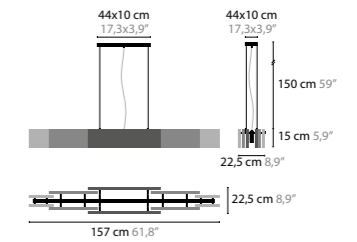

NIGHTLIFE H8 XL

11820
11821

NIGHTLIFE C4

11880
11881

NIGHTLIFE C16

11890
11891