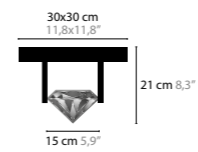

<p>ELEMENTS OF LOVE C1 XL LED</p> <p>10584 Excellent Crystal Element</p>	<p>Light source: 1 x 6,4W / 2700K / 760LM Dimmable with Triac Light source included</p>	<p>Size: 30 x 30 x 21 cm Fixture weight: 5 kg Packing size: 39 x 39 x 39 cm Packing weight: 6 kg</p>
--	---	--

<p>ELEMENTS OF LOVE S1</p> <p>10590 Excellent Crystal Element</p>	<p>Light source: 1 x GU10 / 220V / Max 50W Dimmable Light source not included</p>	<p>Size: 13 x 13 x 11 cm Fixture weight: 1 kg Packing size: 41 x 12 x 12 cm Packing weight: 1 kg</p>
---	---	--

10584

ELEMENTS OF LOVE S1

10590

EMBRACE

<p>EMBRACE W1+1</p> <p>14700 Clear Glass 14701 Matt White Glass 14702 Frosted Glass</p>	<p>Light source: 2 X GU10 / 220V / MAX. 50W Dimmable 05 Bronze-coloured finish with premium sanded surface Light source not included</p>	<p>Size: 6,5 x 13 x 42 cm Fixture weight: 2,5 kg Packing size 1: 46 x 22 x 17 cm Packing size 2: 22 x 22 x 22 cm Packing weight: 2,5 kg</p>
---	---	---

<p>EMBRACE W2+2</p> <p>14705 Clear Glass 14706 Matt White Glass 14707 Frosted Glass</p>	<p>Light source: 4 X GU10 / 220V / MAX. 50W Dimmable 05 Bronze-coloured finish with premium sanded surface Light source not included</p>	<p>Size: 14 x 13 x 42 cm Fixture weight: 4 kg Packing size 1: 33 x 36 x 25 cm Packing size 2: 22 x 22 x 22 cm Packing weight: 4 kg</p>
---	---	--