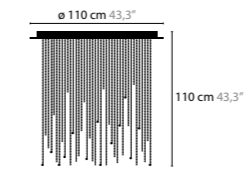

ICE FALL C14

14060
14061
14062