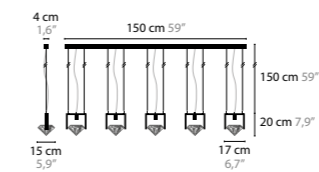

ELEMENTS OF LOVE H5 LED

10525