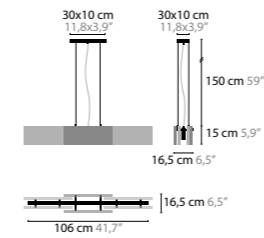

NIGHTLIFE

NIGHTLIFE H5

11810 Clear Glass
11811 Silver Glass

Light source: 5 x G9 / 220V / Max. 40W
Dimmable
The glass is handmade, resulting in unique pieces
Light source not included

Size: 106 x 16,5 x 15 cm
Fixture weight: 18 kg
Packing size 1: 126 x 31 x 28 cm
Packing size 2: 21 x 21 x 81 cm
Packing weight: 18 kg

NIGHTLIFE H8 XL

11820 Clear Glass
11821 Silver Glass

Light source: 8 x G9 / 220V / Max. 40W
Dimmable
The glass is handmade, resulting in unique pieces
Light source not included

Size: 157 x 22,5 x 16 cm
Fixture weight: 27 kg
Packing size 1: 175 x 31 x 28 cm
Packing size 2: 85 x 30 x 25 cm
Packing weight: 27 kg

NIGHTLIFE C4

11880 Clear Glass
11881 Silver Glass

Light source: 4 x G9 / 220V / Max. 40W
Dimmable
The glass is handmade, resulting in unique pieces
Light source not included

Size: 35 x 35 x 9 cm
Fixture weight: 8 kg
Packing size 1: 41 x 40 x 27 cm
Packing size 2: 44 x 41 x 32 cm
Packing weight: 13 kg

NIGHTLIFE C16

11890 Clear Glass
11891 Silver Glass

Light source: 16 x G9 / 220V / Max. 40W
Dimmable
The glass is handmade, resulting in unique pieces
Light source not included

Size: 72 x 72 x 9 cm
Fixture weight: 26 kg
Packing size 1: 65 x 65 x 18 cm
Packing size 2: 44 x 41 x 32 cm
Packing weight: 37 kg

NIGHTLIFE

NIGHTLIFE H5

11810
11811