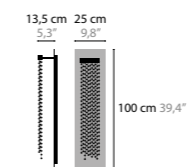

FROZEN EYES WALLPANEL W1

10982
10983
10984