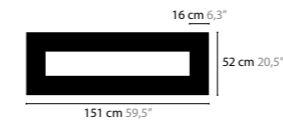

Size: 151 x 52 x 16,5 cm
Fixture weight: 16 kg
Packing size: 156 x 57 x 13 cm
Packing weight: 40 kg

SKY CYCLES RECTANGLE H26

12456 Crystals
12457 Excellent Crystals
12458 Superior Crystals

Light source: 26 x G9 / 220V / Max. 40W
Dimmable
Light source not included

Size: 199 x 100 x 16,5 cm
Fixture weight: 23 kg
Packing size: 206 x 105 x 13 cm
Packing weight: 75 kg

SKY CYCLES SQUARE H8

12500 Crystals
12501 Excellent Crystals
12502 Superior Crystals

Light source: 8 x G9 / 220V / Max. 40W
Dimmable
Light source not included

Size: 61 x 61 x 16,5 cm
Fixture weight: 10 kg
Packing size: 70 x 70 x 13 cm
Packing weight: 20 kg

SKY CYCLES SQUARE H16

12506 Crystals
12507 Excellent Crystals
12508 Superior Crystals

Light source: 16 x G9 / 220V / Max. 40W
Dimmable
Light source not included

Size: 100 x 100 x 16,5 cm
Fixture weight: 16 kg
Packing size: 105 x 105 x 13 cm
Packing weight: 45 kg

SKY CYCLES SQUARE H24

12512 Crystals
12513 Excellent Crystals
12514 Superior Crystals

Light source: 24 x G9 / 220V / Max. 40W
Dimmable
Light source not included

Size: 142 x 142 x 16,5 cm
Fixture weight: 28 kg
Packing size: 147 x 147 x 13 cm
Packing weight: 65 kg

SKY CYCLES SQUARE H32

12518 Crystals
12519 Excellent Crystals
12520 Superior Crystals

Light source: 32 x G9 / 220V / Max. 40W
Dimmable
Light source not included

Size: 226 x 226 x 16,5 cm
Fixture weight: 38 kg
Packing size: 231 x 231 x 13 cm
Packing weight: 80 kg

SKY CYCLES

SKY CYCLES RECTANGLE H16

12450
12451
12452