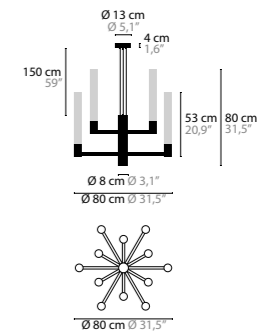

INFINITY H12+1

14558