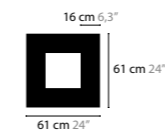

SKY CYCLES SQUARE H8

12500
12501
12502