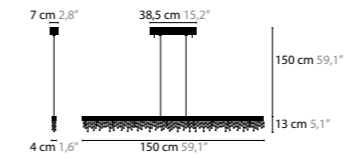

FROZEN EYES HXL C

- **10922**
- **10923**
- **10924**