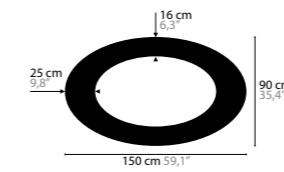

Size: Ø 200 x 16,5 cm
 Fixture weight: 30 kg
 Packing size: 205 x 205 x 13 cm
 Packing weight: 80 kg

SKY CYCLES

SKY CYCLES OVAL H8

12400
12401
12402

SKY CYCLES OVAL H12

12406
12407
12408

SKY CYCLES ROUND H6