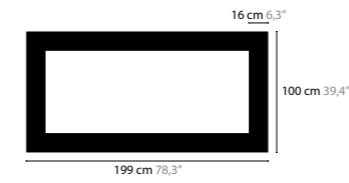

SKY CYCLES RECTANGLE H26

12456
12457
12458

SKY CYCLES SQUARE H8

12500
12501
12502