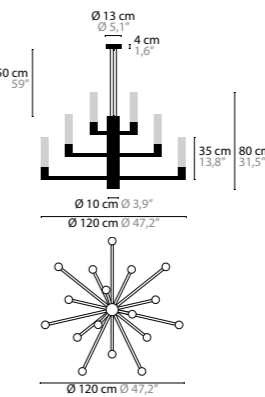

INFINITY H15+1

14563

INFINITY H17+1

14567

INFINITY

<p>INFINITY H12</p> <p>14570 Glass 35 cm 14571 Glass 53 cm</p>	<p>Light source: 12 x GU10 / 220V / Max. 50W Dimmable Crystal chains included. Customer's choice whether to use them Light source not included</p>	<p>Size: 150 x 34 x 35/53 cm Fixture weight (35cm): 26 kg Fixture weight (53cm): 30 kg Packing size 1: 174 x 39 x 27 cm Packing size 2: 85 x 31 x 44 cm Packing weight: 32 kg</p>
<p>INFINITY H14</p> <p>14572 Glass 35 cm 14573 Glass 53 cm</p>	<p>Light source: 14 x GU10 / 220V / Max. 50W Dimmable Crystal chains included. Customer's choice whether to use them Light source not included</p>	<p>Size: 150 x 34 x 35/53 cm Fixture weight (35cm): 27 kg Fixture weight (53cm): 31 kg Packing size 1: 174 x 39 x 27 cm Packing size 2: 41 x 41 x 55 cm Packing weight: 33 kg</p>
<p>INFINITY H18</p> <p>14574 Glass 35 cm + 53 cm</p>	<p>Light source: 18 x GU10 / 220V / Max. 50W Dimmable Crystal chains included. Customer's choice whether to use them Light source not included</p>	<p>Size: 150 x 64 x 53 cm Fixture weight: 34 kg Packing size 1: 166 x 77 x 45 cm Packing size 2: (2x) 40 x 40 x 80 cm Packing weight: 76 kg</p>
<p>INFINITY ORION C6</p> <p>14580 Glass 20 cm + 35 cm</p>	<p>LIGHT SOURCE: 6 x GU10 / 220V / Max. 50W DIMMABLE LIGHT SOURCE NOT INCLUDED</p>	<p>Size: Ø60 x 43 cm Fixture weight: 15 kg Packing size: 68 x 86 x 30 cm Packing weight: 30 kg</p>
<p>INFINITY ORION C11</p> <p>14581 Glass 35 cm, 53 cm, 70cm</p>	<p>Light source: 11 x GU10 / 220V / Max. 50W Dimmable Light source not included</p>	<p>Size: Ø80 x 78 cm Fixture weight: 25 kg Packing size: 88 x 88 x 30 cm Packing weight: 40 kg</p>