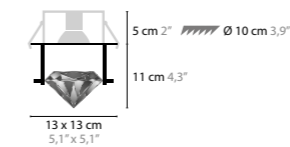

<p>ELEMENTS OF LOVE C1 XL LED</p> <p>10584 Excellent Crystal Element</p>	<p>Light source: 1 x 6,4W / 2700K / 760LM Dimmable with Triac Light source included</p>	<p>Size: 30 x 30 x 21 cm Fixture weight: 5 kg Packing size: 39 x 39 x 39 cm Packing weight: 6 kg</p>
--	---	--

<p>ELEMENTS OF LOVE S1</p> <p>10590 Excellent Crystal Element</p>	<p>Light source: 1 x GU10 / 220V / Max 50W Dimmable Light source not included</p>	<p>Size: 13 x 13 x 11 cm Fixture weight: 1 kg Packing size: 41 x 12 x 12 cm Packing weight: 1 kg</p>
---	---	--

10584

ELEMENTS OF LOVE S1

10590

EMBRACE

<p>EMBRACE W1+1</p> <p>14700 Clear Glass 14701 Matt White Glass 14702 Frosted Glass</p>	<p>Light source: 2 X GU10 / 220V / MAX. 50W Dimmable 05 Bronze-coloured finish with premium sanded surface Light source not included</p>	<p>Size: 6,5 x 13 x 42 cm Fixture weight: 2,5 kg Packing size 1: 46 x 22 x 17 cm Packing size 2: 22 x 22 x 22 cm Packing weight: 2,5 kg</p>
---	---	---

<p>EMBRACE W2+2</p> <p>14705 Clear Glass 14706 Matt White Glass 14707 Frosted Glass</p>	<p>Light source: 4 X GU10 / 220V / MAX. 50W Dimmable 05 Bronze-coloured finish with premium sanded surface Light source not included</p>	<p>Size: 14 x 13 x 42 cm Fixture weight: 4 kg Packing size 1: 33 x 36 x 25 cm Packing size 2: 22 x 22 x 22 cm Packing weight: 4 kg</p>
---	---	--