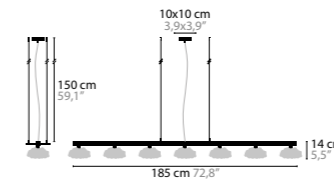

FLOWERS FROM AMSTERDAM H7

10740
10741
10742