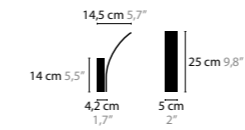

STREAM

STREAM W1

13770

Light source: LED 4W / 24V / 2700K / 385LM
Not dimmable, dimmable version on request
Light source included

Size: 5 x 14,5 x 25 cm
Fixture weight: 1 kg
Packing size: 47 x 22 x 18 cm
Packing weight: 2 kg

STREAM W1 XL

13772

Light source: LED 7W / 24V / 2700K / 385LM
Not dimmable, dimmable version on request
Light source included

Size: 5 x 21,5 x 38 cm
Fixture weight: 2 kg
Packing size: 51 x 17 x 14 cm
Packing weight: 2 kg

STREAM W2

13780

Light source: LED 7W / 24V / 2700K / 770LM
Not dimmable, dimmable version on request
Light source included

Size: 23 x 8 x 25 cm
Fixture weight: 2 kg
Packing size: 34 x 36 x 25 cm
Packing weight: 2 kg

STREAM W2 XL

13782

Light source: LED 13W / 24V / 2700K / 770LM
Not dimmable, dimmable version on request
Light source included

Size: 36 x 8 x 38 cm
Fixture weight: 3 kg
Packing size: 41 x 40 x 24 cm
Packing weight: 4 kg

STREAM

STREAM W1

13770