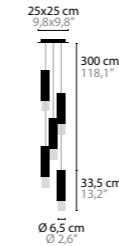

EMBRACE H5

- **14745**
- **14746**
- **14747**