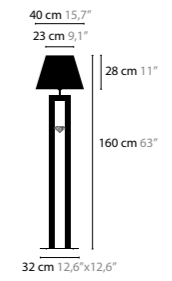

ELEMENTS OF LOVE F1

10570