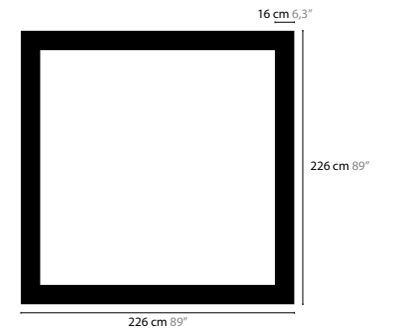

SKY CYCLES SQUARE H32

12518
12519
12520

SKY CYCLES RECTANGLE / SQUARE