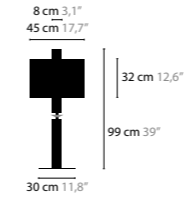

SUNRISE

SUNRISE T1

12740 Excellent Crystal Element

Light source: 3 x E27 / 220V / Max. 40W
Dimmer included
Shade: 301-310-320-377-391
Light source not included

Size: Ø 45 x 99 cm
Fixture weight: 11 kg
Packing size 1: 33 x 35 x 101 cm
Packing size 2: 40 x 40 x 24 cm
Packing weight: 14 kg

SUNRISE F1

12760 Excellent Crystal Element

Light source: 3 x E27 / 220V / Max. 40W
2nd light source: 1 x GU10 / 220V / Max. 50W
Dimmer included
Shade: 301-310-320-377-391
Light source not included

Size: Ø 50 x 189 cm
Fixture weight: 19 kg
Packing size 1: 57 x 59 x 201 cm
Packing size 2: 61 x 61 x 52 cm
Packing weight: 23 kg

SUNRISE

SUNRISE T1

12740