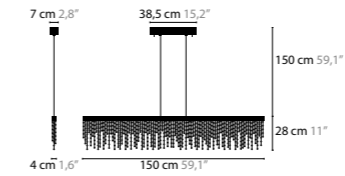

FROZEN EYES HXL CXL

- **10928**
- **10929**
- **10930**