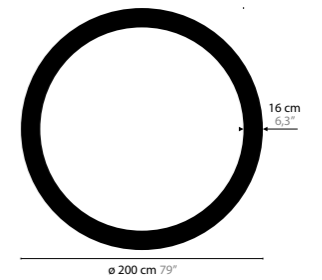

SKY CYCLES ROUND H20

12428
12429
12430