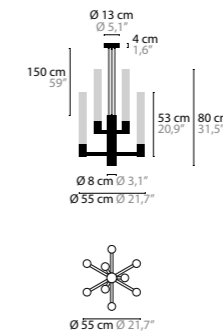

INFINITY H9+1

14556