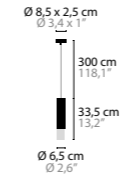

EMBRACE

EMBRACE H1

- **14740** Clear Glass
- **14741** Matt White Glass
- **14742** Frosted Glass

Light source: 1 X GU10 / 220V / MAX. 50W
Dimmable
05 Bronze-coloured finish with premium sanded surface
Light source not included

Size: Ø 6,5 x 33,5 cm
Fixture weight: 1 kg
Packing size: 46 x 21 x 17 cm
Packing weight: 2 kg

EMBRACE H5

- **14745** Clear Glass
- **14746** Matt White Glass
- **14747** Frosted Glass

Light source: 5 X GU10 / 220V / MAX. 50W
Dimmable
05 Bronze-coloured finish with premium sanded surface
Light source not included

Size: 25 x 25 x min 50 cm
Fixture weight: 10 kg
Packing size: 50 x 50 x 34 cm
Packing size: 80 x 60 x 80 cm
Packing weight: 15 kg

EMBRACE H8

- **14750** Clear Glass
- **14751** Matt White Glass
- **14752** Frosted Glass

Light source: 8 X GU10 / 220V / MAX. 50W
Dimmable
05 Bronze-coloured finish with premium sanded surface
Light source not included

Size: 50 x 50 x min 50 cm
Fixture weight: 15 kg
Packing size: 57 x 57 x 52 cm
Packing size: 80 x 60 x 95 cm
Packing weight: 19 kg

EMBRACE

EMBRACE H1

- **14740**
- **14741**
- **14742**