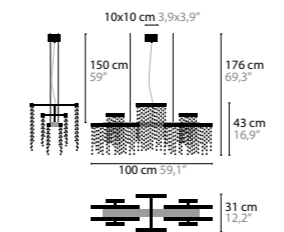

FROZEN EYES H10

- **10934**
- **10935**
- **10936**