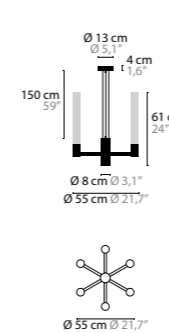

INFINITY H6+1

14554