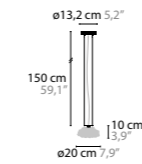

FLOWERS FROM AMSTERDAM T1H

10830 Clear Glass
10831 Silver Glass
10832 Gold Glass

Light source: 1 x E27 / 220V / Max. 60W
Dimmer included
Shade: 301 - 310 - 320 - 377 - 391
The glass is handmade, resulting in unique pieces
Light source not included

Size: Ø 25 x 90 cm
Fixture weight: 5 kg
Packing size 1: 45 x 32 x 67 cm
Packing size 2: 41 x 41 x 32 cm
Packing weight: 8 kg

FLOWERS FROM AMSTERDAM T1

10840 Clear Glass
10841 Silver Glass
10842 Gold Glass

Light source: 1 x E27 / 220V / Max. 60W
Dimmer included
Shade: 301 - 310 - 320 - 377 - 391
The glass is handmade, resulting in unique pieces
Light source not included

Size: Ø 40 x 60 cm
Fixture weight: 5 kg
Packing size 1: 32 x 46 x 68 cm
Packing size 2: 40 x 40 x 35 cm
Packing weight: 8 kg

FLOWERS FROM AMSTERDAM C2

10870 Clear Glass
10871 Silver Glass
10872 Gold Glass

Light source: 2 x G9 / 220V / Max. 40W
Dimmable
The glass is handmade, resulting in unique pieces
Light source not included

Size: Ø 19 x 12 cm
Fixture weight: 2 kg
Packing size 1: 25 x 20 x 14 cm
Packing size 2: 22 x 22 x 21 cm
Packing weight: 3 kg

FLOWERS FROM AMSTERDAM C2 XL

10880 Clear Glass
10881 Silver Glass
10882 Gold Glass

Light source: 2 x G9 / 220V / Max. 40W
Dimmable
The glass is handmade, resulting in unique pieces
Light source not included

Size: Ø 19 x 18 cm
Fixture weight: 3 kg
Packing size 1: 18 x 16 x 20 cm
Packing size 2: 22 x 22 x 21 cm
Packing weight: 4 kg

FLOWERS FROM AMSTERDAM

FLOWERS FROM AMSTERDAM H1

10710
10711
10712