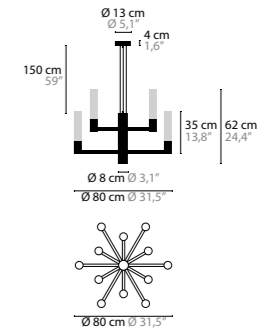

INFINITY H12+1

14557