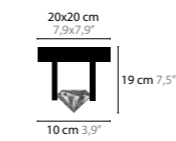

ELEMENTS OF LOVE C1 LED

10580