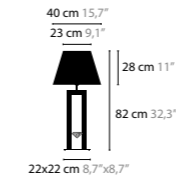

ELEMENTS OF LOVE

ELEMENTS OF LOVE T1 10560 Excellent Crystal Element	Light source: 1 x E27 / 220V / Max. 60W Dimmer included Shade: 301-310-320-377-391 Light source not included	Size: 40 x 40 x 82 cm Fixture weight: 5 kg Packing size 1: 46 x 32 x 58 cm Packing size 2: 41 x 41 x 32 cm Packing weight: 7 kg

ELEMENTS OF LOVE F1 10570 Excellent Crystal Element	Light source: 1 x E27 / 220V / Max. 60W Dimmer included Shade: 301-310-320-377-391 Light source not included	Size: 40 x 40 x 160 cm Fixture weight: 11 kg Packing size 1: 35 x 35 x 170 cm Packing size 2: 41 x 41 x 32 cm Packing weight: 13 kg

ELEMENTS OF LOVE C1 LED 10580 Excellent Crystal Element	Light source: 1 x 6,4W / 2700K / 760LM Dimmable with Triac Light source included	Size: 20 x 20 x 19 cm Fixture weight: 2 kg Packing size: 39 x 39 x 39 cm Packing weight: 3 kg

ELEMENTS OF LOVE C1 XL LED 10584 Excellent Crystal Element	Light source: 1 x 6,4W / 2700K / 760LM Dimmable with Triac Light source included	Size: 30 x 30 x 21 cm Fixture weight: 5 kg Packing size: 39 x 39 x 39 cm Packing weight: 6 kg

ELEMENTS OF LOVE S1 10590 Excellent Crystal Element	Light source: 1 x GU10 / 220V / Max 50W Dimmable Light source not included	Size: 13 x 13 x 11 cm Fixture weight: 1 kg Packing size: 41 x 12 x 12 cm Packing weight: 1 kg

ELEMENTS OF LOVE

ELEMENTS OF LOVE T1

10560