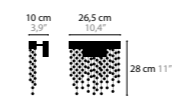

FROZEN EYES W1 M CXL

10964
10965
10966