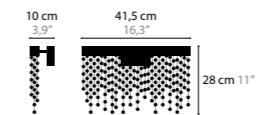

FROZEN EYES W1 L CXL

10976
10977
10978