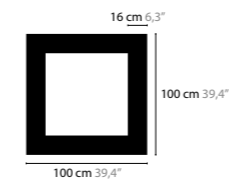

SKY CYCLES SQUARE H16

12506
12507
12508