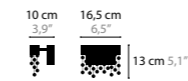

10958 Crystals
10959 Excellent Crystals
10960 Superior Crystals

Light source: LED 5W / 24V / 2700K / 625LM
Not dimmable, dimmable version on request
Light source included

Size: 26,5 x 10 x 13 cm
Fixture weight: 3 kg
Packing size: 29 x 29 x 24 cm
Packing weight: 3 kg

FROZEN EYES W1 M CXL

10964 Crystals
10965 Excellent Crystals
10966 Superior Crystals

Light source: LED 5W / 24V / 2700K / 625LM
Not dimmable, dimmable version on request
Light source included

Size: 26,5 x 10 x 28 cm
Fixture weight: 3 kg
Packing size: 46 x 21 x 18 cm
Packing weight: 3 kg

FROZEN EYES W1 L C

10970 Crystals
10971 Excellent Crystals
10972 Superior Crystals

Light source: LED 8W / 24V / 2700K / 1000LM
Not dimmable, dimmable version on request
Light source included

Size: 41,5 x 10 x 13 cm
Fixture weight: 3 kg
Packing size: 46 x 21 x 18 cm
Packing weight: 3 kg

FROZEN EYES W1 L CXL

10976 Crystals
10977 Excellent Crystals
10978 Superior Crystals

Light source: LED 8W / 24V / 2700K / 1000LM
Not dimmable, dimmable version on request
Light source included

Size: 41,5 x 10 x 28 cm
Fixture weight: 3 kg
Packing size: 46 x 21 x 17 cm
Packing weight: 3 kg

FROZEN EYES WALLPANEL W1

10982 Crystals
10983 Excellent Crystals
10984 Superior Crystals

Light source: LED 3W / 24V / 2700K / 375LM
Not dimmable, dimmable version on request
Light source included

Size: 25 x 13,5 x 100 cm
Fixture weight: 11 kg
Packing size: 125 x 30 x 30 cm
Packing weight: 11 kg

FROZEN EYES

FROZEN EYES W1 S C

10946
10947
10948