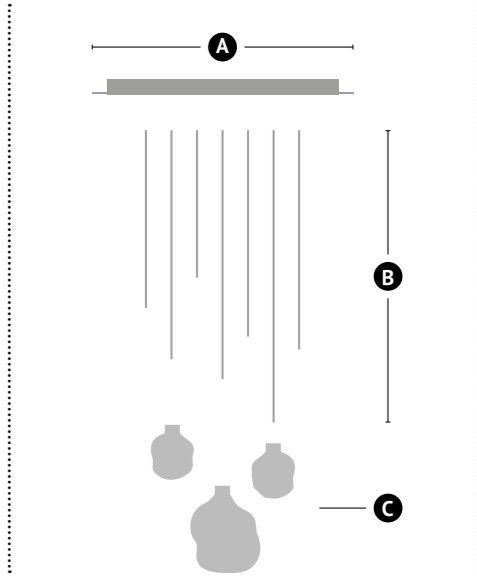

CELESTE H8		
14840 Clear Glass 3x Grande 5x mini 14841 Smoke Colour Glass 3x Grande 5x mini	Light source: 8x LED 7.2W / 2700K Dimmable phase-cut Light source included * 01-05-16 Top plate standard spray-painted. * 01-05-16 Top plate in satin brass, bronze or matt nickel on request. 3000K on request	Size: 150 x 30 x min. 60 cm Fixture weight: 26 kg Packing size crate: 160 x 40 x 50 cm Packing weight: 52 kg

CELESTE H10		
14850 Clear Glass 4x Grande 6x mini 14851 Smoke Colour Glass 4x Grande 6x mini	Light source: 10x LED 7.2W / 2700K Dimmable phase-cut Light source included * 01-05-16 Top plate standard spray-painted. * 01-05-16 Top plate in satin brass, bronze or matt nickel on request. 3000K on request	Size: 180 x 30 x min. 60 cm Fixture weight: 32 kg Packing size crate: 190 x 40 x 50 cm Packing weight: 65 kg

CELESTE

CELESTE H1 MINI	CELESTE H1 GRANDE
14800 14801	14802 14803

CELESTE H3	CELESTE H5	CELESTE H8
14810 14811	14815 14816	14820 14821

CELESTE H8	CELESTE H10
14840 14841	14850 14851

CUSTOMISE YOUR PREFERRED COMPOSITION.
See page 5 for more information and the possibilities.