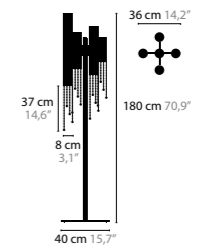

SEXY CRYSTALS F4+4

- **12341**
- **12342**