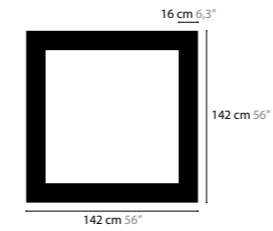

SKY CYCLES SQUARE H24

12512
12513
12514