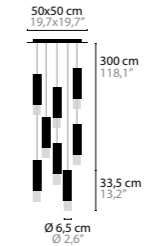

EMBRACE H8

- **14750**
- **14751**
- **14752**