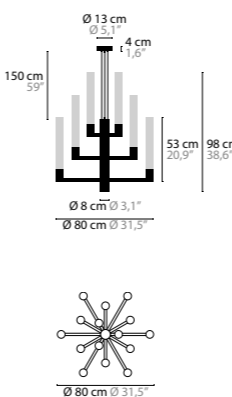

INFINITY H15+1

14563

INFINITY H17+1

14567

INFINITY

<p>INFINITY H12</p> <p>14570 Glass 35 cm 14571 Glass 53 cm</p>	<p>Light source: 12 x GU10 / 220V / Max. 50W Dimmable Crystal chains included. Customer's choice whether to use them Light source not included</p>	<p>Size: 150 x 34 x 35/53 cm Fixture weight (35cm): 26 kg Fixture weight (53cm): 30 kg Packing size 1: 174 x 39 x 27 cm Packing size 2: 85 x 31 x 44 cm Packing weight: 32 kg</p>
<p>INFINITY H14</p> <p>14572 Glass 35 cm 14573 Glass 53 cm</p>	<p>Light source: 14 x GU10 / 220V / Max. 50W Dimmable Crystal chains included. Customer's choice whether to use them Light source not included</p>	<p>Size: 150 x 34 x 35/53 cm Fixture weight (35cm): 27 kg Fixture weight (53cm): 31 kg Packing size 1: 174 x 39 x 27 cm Packing size 2: 41 x 41 x 55 cm Packing weight: 33 kg</p>
<p>INFINITY H18</p> <p>14574 Glass 35 cm + 53 cm</p>	<p>Light source: 18 x GU10 / 220V / Max. 50W Dimmable Crystal chains included. Customer's choice whether to use them Light source not included</p>	<p>Size: 150 x 64 x 53 cm Fixture weight: 34 kg Packing size 1: 166 x 77 x 45 cm Packing size 2: (2x) 40 x 40 x 80 cm Packing weight: 76 kg</p>
<p>INFINITY ORION C6</p> <p>14580 Glass 20 cm + 35 cm</p>	<p>LIGHT SOURCE: 6 x GU10 / 220V / Max. 50W DIMMABLE LIGHT SOURCE NOT INCLUDED</p>	<p>Size: Ø60 x 43 cm Fixture weight: 15 kg Packing size: 68 x 86 x 30 cm Packing weight: 30 kg</p>
<p>INFINITY ORION C11</p> <p>14581 Glass 35 cm, 53 cm, 70cm</p>	<p>Light source: 11 x GU10 / 220V / Max. 50W Dimmable Light source not included</p>	<p>Size: Ø80 x 78 cm Fixture weight: 25 kg Packing size: 88 x 88 x 30 cm Packing weight: 40 kg</p>