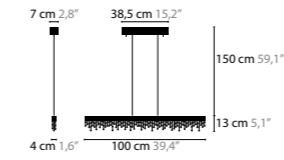

Size: 150 x 4 x 13 cm
Fixture weight: 10 kg
Packing size: 175 x 31 x 28 cm
Packing weight: 10 kg

FROZEN EYES HXL CXL

- 10928** Crystals
- 10929** Excellent Crystals
- 10930** Superior Crystals

Light source: LED 27W / 24V / 2700K / 3375LM
Dimmable with Triac
Light source included

Size: 150 x 4 x 28 cm
Fixture weight: 11 kg
Packing size: 175 x 31 x 28 cm
Packing weight: 11 kg

FROZEN EYES H10

- 10934** Crystals
- 10935** Excellent Crystals
- 10936** Superior Crystals

Light source: LED 38W / 24V / 2700K / 4750LM
Dimmable with Triac
00-01 middle base will be sprayed in Satin Brass
05 middle base will be sprayed in bronze colour
Light source included

Size: 100 x 31 x 43 cm
Fixture weight: 16 kg
Packing size: 126 x 32 x 28 cm
Packing weight: 38 kg

FROZEN EYES H18

- 10940** Crystals
- 10941** Excellent Crystals
- 10942** Superior Crystals

Light source: LED 85W / 24V / 2700K / 10625LM
Dimmable with Triac
00-01 middle base will be sprayed in Satin Brass
05 middle base will be sprayed in bronze colour
Light source included

Size: 175 x 40 x 43 cm
Fixture weight: 23 kg
Packing size: 185 x 50 x 60 cm
Packing weight: 60 kg

FROZEN EYES

FROZEN EYES H C

- 10910**
- 10911**
- 10912**

FROZEN EYES H CXL

- 10916**
- 10917**
- 10918**

FROZEN EYES HXL C