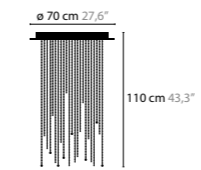

Size: Ø 150 x 110 cm
 Fixture weight: 50 kg
 Packing size: 155 x 155 x 17 cm
 Packing weight: 110 kg

ICE FALL

ICE FALL C3

14030
14031
14032

ICE FALL C5

14035
14036
14037

ICE FALL C6

14050
14051
14052