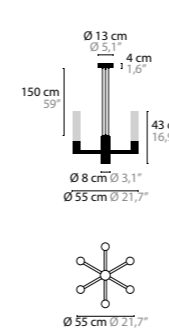

INFINITY H12+1 14557 Glass 35 cm 14558 Glass 53 cm		Light source: 13 x GU10 / 220V / Max. 50W Dimmable Crystal chains included. Customer's choice whether to use them Light source not included	Size: Ø 80 x 62/80 cm Fixture weight (35cm): 24 kg Fixture weight (53cm): 28 kg Packing size 1: 81 x 81 x 67 cm Packing size 2 (35cm): 41 x 41 x 32 cm Packing size 2 (53cm): 86 x 31 x 45 cm Packing weight (35cm): 27 kg Packing weight (53cm): 31 kg

INFINITY H15+1 14561 Glass 35 cm 14563 Glass 53 cm		Light source: 16 x GU10 / 220V / Max. 50W Dimmable Crystal chains included. Customer's choice whether to use them Light source not included	Size: Ø 80 x 80/98 cm Fixture weight (35cm): 27 kg Fixture weight (53cm): 30 kg Packing size 1: 81 x 81 x 67 cm Packing size 2 (35cm): 41 x 41 x 55 cm Packing size 2 (53cm): 56 x 76 x 37 cm Packing weight (35cm): 33 kg Packing weight (53cm): 37 kg

INFINITY H17+1 14565 Glass 35 cm 14567 Glass 53 cm		Light source: 18 x GU10 / 220V / Max. 50W Dimmable Crystal chains included. Customer's choice whether to use them Light source not included	Size: Ø 120 x 80/98 cm Fixture weight (35cm): 38 kg Fixture weight (53cm): 44 kg Packing size 1: 130 x 130 x 70 cm Packing size 2 (35cm): 41 x 41 x 55 cm Packing size 2 (53cm): 56 x 76 x 37 cm Packing weight (35cm): 45 kg Packing weight (53cm): 50 kg

INFINITY H6+1

14553