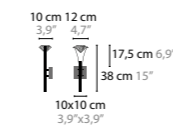

ELEMENTS OF LOVE W1 XL LED

10555 Excellent Crystal Element

Light source: 1 x 4,2W / 2700K / 500LM
Dimmable with Triac
Light source included

Size: 18 x 15 x 52 cm
Fixture weight: 4 kg
Packing size: 86 x 31 x 28 cm
Packing weight: 5 kg

10551

ELEMENTS OF LOVE W1 XL LED

10555

ELEMENTS OF LOVE

<p>ELEMENTS OF LOVE T1</p> <p>10560 Excellent Crystal Element</p>	<p>Light source: 1 x E27 / 220V / Max. 60W Dimmer included Shade: 301-310-320-377-391 Light source not included</p>	<p>Size: 40 x 40 x 82 cm Fixture weight: 5 kg Packing size 1: 46 x 32 x 58 cm Packing size 2: 41 x 41 x 32 cm Packing weight: 7 kg</p>
---	---	--