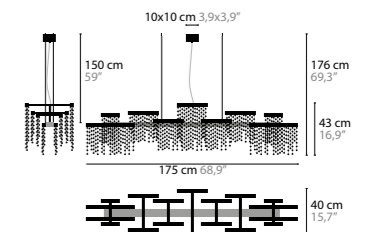

FROZEN EYES H18

- **10940**
- **10941**
- **10942**