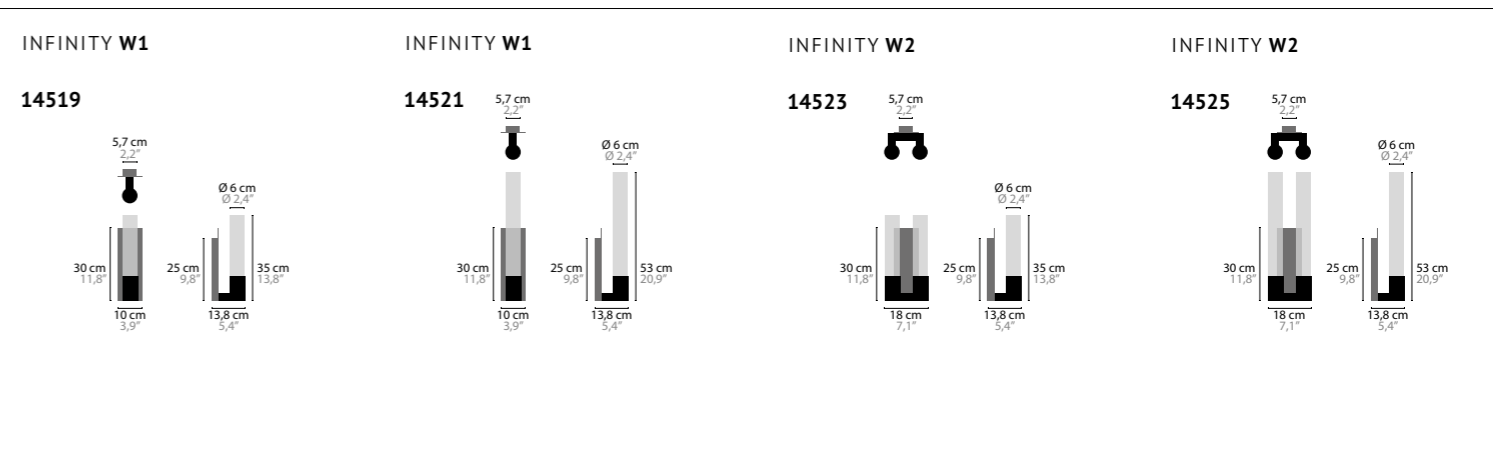

INFINITY H12 14536 Glass 4x40 cm, 4x60 cm, 4x90 cm		Light source: 12 x GU10 / 220V / Max. 50W Dimmable Light source not included * 01-05 Top plate standard spray-painted. 01 will be in Sonnegold (55) colour and 05 in spray-painted bronze (56) colour. Pendants always in satin brass or bronze material. Top-plate in satin brass or bronze material on request.	Size: Ø 80 x min 90 cm Fixture weight: 40 kg Packing size 1: 92 x 92 x 22 cm Packing size 2: (2x) 121 x 22 x 28 cm Packing weight: 58 kg

INFINITY H16 14537 Glass 4x40 cm, 5x60 cm, 5x90 cm, 2x145 cm		Light source: 16 x GU10 / 220V / Max. 50W Dimmable Light source not included * 01-05 Top plate standard spray-painted. 01 will be in Sonnegold (55) colour and 05 in spray-painted bronze (56) colour. Pendants always in satin brass or bronze material. Top-plate in satin brass or bronze material on request.	Size: Ø 120 x min 145 cm Fixture weight: 63 kg Packing size 1: 125 x 125 x 17 cm Packing size 2: 150 x 22 x 28 cm Packing size 3: (2x) 122 x 22 x 28 cm Packing weight: 97 kg

INFINITY

CUSTOMISE YOUR PREFERRED COMPOSITION.
See page 5 for more information and the possibilities.