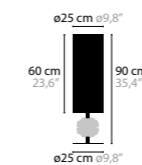

FLOWERS FROM AMSTERDAM T1H

10830
10831
10832