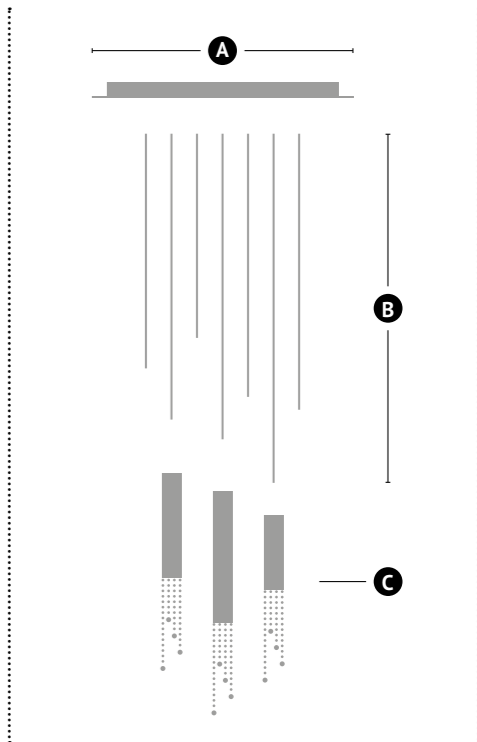

SEXY CRYSTALS H8		Light source: 8 x GU10 / 220V / Max. 50W Dimmable Light source not included	Size: 50 x 50 x min 77 cm Fixture weight: 16 kg Packing size: 57 x 57 x 52 cm Packing weight: 19 kg
12176	Tubes 3x 20cm 3x 30cm 2x 40cm Excellent Crystals		
12177	Tubes 3x 20cm 3x 30cm 2x 40cm Superior Crystals		

SEXY CRYSTALS H5		Light source: 5 x GU10 / 220V / Max. 50W Dimmable Light source not included	Size: 150 x 8 x min 57 cm Fixture weight: 10 kg Packing size: 175 x 31 x 28 cm Packing weight: 10 kg
12240	Tube 20cm Excellent Crystals		
12241	Tube 20cm Superior Crystals		
12242	Tube 30cm Excellent Crystals		Size: 150 x 8 x min 67 cm Fixture weight: 10 kg Packing size: 175 x 31 x 28 cm Packing weight: 10,5 kg
12243	Tube 30cm Superior Crystals		
12244	Tube 40cm Excellent Crystals		Size: 150 x 8 x min 77 cm Fixture weight: 11 kg Packing size: 175 x 31 x 28 cm Packing weight: 11 kg
12245	Tube 40cm Superior Crystals		

SEXY CRYSTALS

SEXY CRYSTALS H1	
12110	
12111	
12112	
12113	
12114	
12115	

SEXY CRYSTALS H4		SEXY CRYSTALS H5	
12136		12156	
12137		12157	

SEXY CRYSTALS H8		SEXY CRYSTALS H5	
12176		12240	
12177		12241	
		12242	
		12243	
		12244	
		12245	

**CUSTOMISE YOUR
PREFERRED COMPOSITION.**

See page 5 for more information and the possibilities.