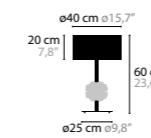

FLOWERS FROM AMSTERDAM T1

10840
10841
10842