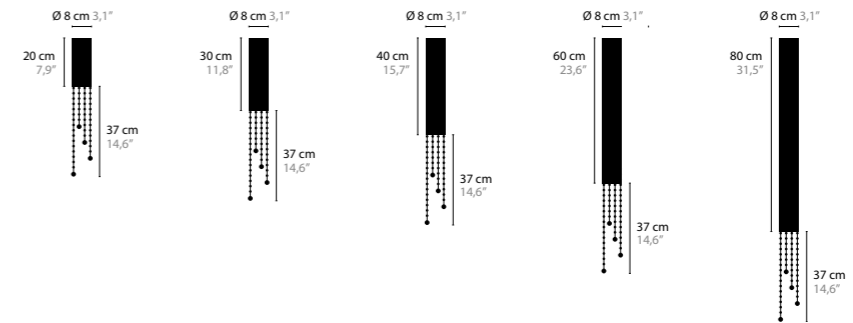

Size: 23 x 18 x 117 cm
Fixture weight: 8 kg
Packing size: 86 x 32 x 28 cm
Packing weight: 9 kg

SEXY CRYSTALS F4+4

- **12341** Excellent Crystals
- **12342** Superior Crystals

Light source: 8 x GU10 / 220V / Max. 50W
Up- and downlight
Dimmer included
Light source not included

Size: Ø 40 x 180 cm
Fixture weight: 22 kg
Packing size: 58 x 58 x 210 cm
Packing weight: 24 kg

SEXY CRYSTALS C1

- **12360** Tube 20cm
  Excellent Crystals
- **12361** Tube 20cm
  Superior Crystals
- **12362** Tube 30cm
  Excellent Crystals
- **12363** Tube 30cm
  Superior Crystals
- **12364** Tube 40cm
  Excellent Crystals
- **12365** Tube 40cm
  Superior Crystals
- **12368** Tube 60cm
  Excellent Crystals
- **12369** Tube 60cm
  Superior Crystals
- **12372** Tube 80cm
  Excellent Crystals
- **12373** Tube 80cm
  Superior Crystals

Light source: 1 x GU10 / 220V / Max. 50W
Dimmable
Light source not included

Size: Ø 8 x 57 cm
Fixture weight: 1 kg
Packing size: 46 x 22 x 17 cm
Packing weight: 2 kg

Size: Ø 8 x 67 cm
Fixture weight: 2 kg
Packing size: 46 x 22 x 17 cm
Packing weight: 2 kg

Size: Ø 8 x 77 cm
Fixture weight: 2 kg
Packing size: 46 x 22 x 17 cm
Packing weight: 2,5 kg

Size: Ø 8 x 97 cm
Fixture weight: 2 kg
Packing size: 66 x 21 x 18 cm
Packing weight: 2,5 kg

Size: Ø 8 x 117 cm
Fixture weight: 3 kg
Packing size: 85 x 21 x 17 cm
Packing weight: 3 kg

SEXY CRYSTALS

SEXY CRYSTALS W1+1

- **12300**
- **12301**
- **12304**
- **12305**
- **12308**
- **12309**

SEXY CRYSTALS W3+3

- **12320**
- **12321**

SEXY CRYSTALS F4+4

- **12341**
- **12342**

SEXY CRYSTALS C1

- **12360**
- **12361**
- **12362**
- **12363**
- **12364**
- **12365**
- **12368**
- **12369**
- **12372**
- **12373**