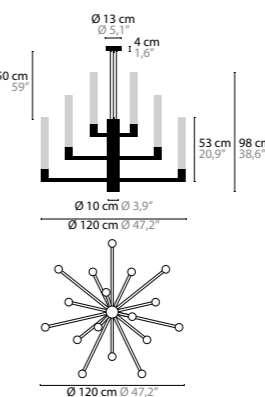

INFINITY H15+1

14563

INFINITY H17+1

14567

INFINITY

<p>INFINITY H12</p> <p>14570 Glass 35 cm 14571 Glass 53 cm</p>	<p>Light source: 12 x GU10 / 220V / Max. 50W Dimmable Crystal chains included. Customer's choice whether to use them Light source not included</p>	<p>Size: 150 x 34 x 35/53 cm Fixture weight (35cm): 26 kg Fixture weight (53cm): 30 kg Packing size 1: 174 x 39 x 27 cm Packing size 2: 85 x 31 x 44 cm Packing weight: 32 kg</p>
<p>INFINITY H14</p> <p>14572 Glass 35 cm 14573 Glass 53 cm</p>	<p>Light source: 14 x GU10 / 220V / Max. 50W Dimmable Crystal chains included. Customer's choice whether to use them Light source not included</p>	<p>Size: 150 x 34 x 35/53 cm Fixture weight (35cm): 27 kg Fixture weight (53cm): 31 kg Packing size 1: 174 x 39 x 27 cm Packing size 2: 41 x 41 x 55 cm Packing weight: 33 kg</p>
<p>INFINITY H18</p> <p>14574 Glass 35 cm + 53 cm</p>	<p>Light source: 18 x GU10 / 220V / Max. 50W Dimmable Crystal chains included. Customer's choice whether to use them Light source not included</p>	<p>Size: 150 x 64 x 53 cm Fixture weight: 34 kg Packing size 1: 166 x 77 x 45 cm Packing size 2: (2x) 40 x 40 x 80 cm Packing weight: 76 kg</p>
<p>INFINITY ORION C6</p> <p>14580 Glass 20 cm + 35 cm</p>	<p>LIGHT SOURCE: 6 x GU10 / 220V / Max. 50W DIMMABLE LIGHT SOURCE NOT INCLUDED</p>	<p>Size: Ø60 x 43 cm Fixture weight: 15 kg Packing size: 68 x 86 x 30 cm Packing weight: 30 kg</p>
<p>INFINITY ORION C11</p> <p>14581 Glass 35 cm, 53 cm, 70cm</p>	<p>Light source: 11 x GU10 / 220V / Max. 50W Dimmable Light source not included</p>	<p>Size: Ø80 x 78 cm Fixture weight: 25 kg Packing size: 88 x 88 x 30 cm Packing weight: 40 kg</p>