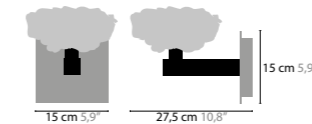

FLOWERS FROM AMSTERDAM W1

10810
10811
10812