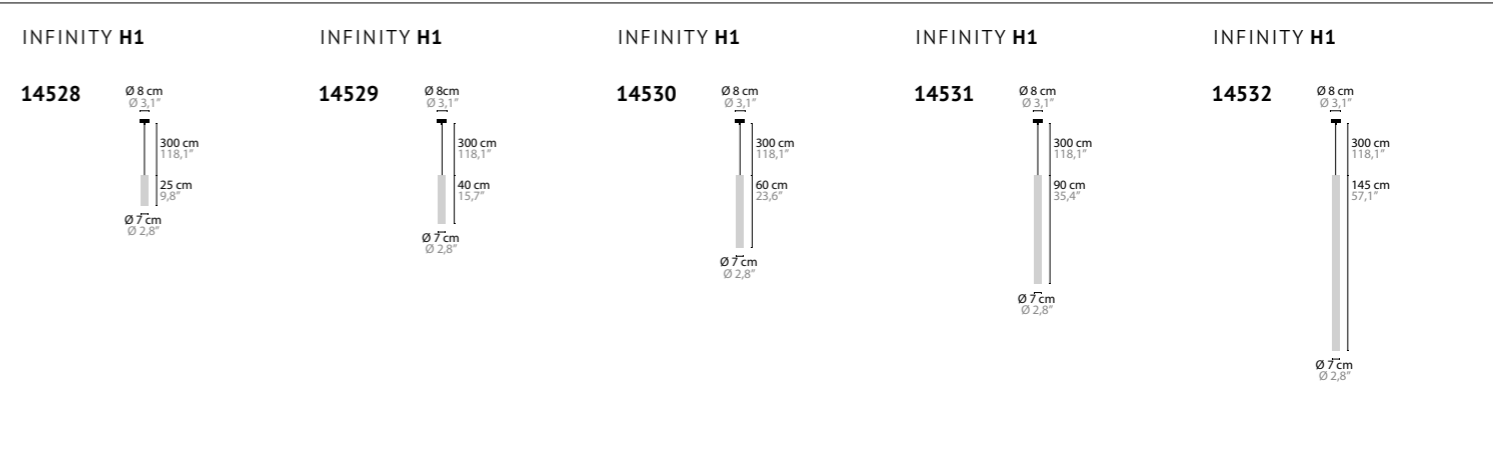

INFINITY H12 14536 Glass 4x40 cm, 4x60 cm, 4x90 cm		Light source: 12 x GU10 / 220V / Max. 50W Dimmable Light source not included * 01-05 Top plate standard spray-painted. 01 will be in Sonnegold (55) colour and 05 in spray-painted bronze (56) colour. Pendants always in satin brass or bronze material. Top-plate in satin brass or bronze material on request.	Size: Ø 80 x min 90 cm Fixture weight: 40 kg Packing size 1: 92 x 92 x 22 cm Packing size 2: (2x) 121 x 22 x 28 cm Packing weight: 58 kg

INFINITY H16 14537 Glass 4x40 cm, 5x60 cm, 5x90 cm, 2x145 cm		Light source: 16 x GU10 / 220V / Max. 50W Dimmable Light source not included * 01-05 Top plate standard spray-painted. 01 will be in Sonnegold (55) colour and 05 in spray-painted bronze (56) colour. Pendants always in satin brass or bronze material. Top-plate in satin brass or bronze material on request.	Size: Ø 120 x min 145 cm Fixture weight: 63 kg Packing size 1: 125 x 125 x 17 cm Packing size 2: 150 x 22 x 28 cm Packing size 3: (2x) 122 x 22 x 28 cm Packing weight: 97 kg

INFINITY

CUSTOMISE YOUR PREFERRED COMPOSITION.
See page 5 for more information and the possibilities.