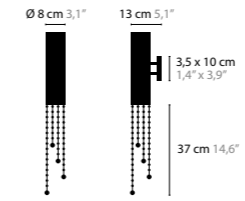

SEXY CRYSTALS W3+3

- **12320** Excellent Crystals
- **12321** Superior Crystals

Light source: 6 x GU10 / 220V / Max. 50W
Up- and downlight
Dimmable
Light source not included

Size: 23 x 18 x 117 cm
Fixture weight: 8 kg
Packing size: 86 x 32 x 28 cm
Packing weight: 9 kg

SEXY CRYSTALS F4+4

- **12341** Excellent Crystals
- **12342** Superior Crystals

Light source: 8 x GU10 / 220V / Max. 50W
Up- and downlight
Dimmer included
Light source not included

Size: Ø 40 x 180 cm
Fixture weight: 22 kg
Packing size: 58 x 58 x 210 cm
Packing weight: 24 kg

SEXY CRYSTALS C1

- **12360** Tube 20cm
  Excellent Crystals
- **12361** Tube 20cm
  Superior Crystals
- **12362** Tube 30cm
  Excellent Crystals
- **12363** Tube 30cm
  Superior Crystals
- **12364** Tube 40cm
  Excellent Crystals
- **12365** Tube 40cm
  Superior Crystals
- **12368** Tube 60cm
  Excellent Crystals
- **12369** Tube 60cm
  Superior Crystals
- **12372** Tube 80cm
  Excellent Crystals
- **12373** Tube 80cm
  Superior Crystals

Light source: 1 x GU10 / 220V / Max. 50W
Dimmable
Light source not included

Size: Ø 8 x 57 cm
Fixture weight: 1 kg
Packing size: 46 x 22 x 17 cm
Packing weight: 2 kg

Size: Ø 8 x 67 cm
Fixture weight: 2 kg
Packing size: 46 x 22 x 17 cm
Packing weight: 2 kg

Size: Ø 8 x 77 cm
Fixture weight: 2 kg
Packing size: 46 x 22 x 17 cm
Packing weight: 2,5 kg

Size: Ø 8 x 97 cm
Fixture weight: 2 kg
Packing size: 66 x 21 x 18 cm
Packing weight: 2,5 kg

Size: Ø 8 x 117 cm
Fixture weight: 3 kg
Packing size: 85 x 21 x 17 cm
Packing weight: 3 kg

SEXY CRYSTALS

SEXY CRYSTALS W1+1

- **12300**
- **12301**
- **12304**
- **12305**
- **12308**
- **12309**