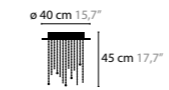

ICE FALL

ICE FALL C3

14030 Crystals
14031 Excellent Crystals
14032 Superior Crystals

Light source: 3 x GU10 / 220V / Max. 50W
Dimmable
Light source not included

Size: Ø 40 x 45 cm
Fixture weight: 7 kg
Packing size: 50 x 50 x 35 cm
Packing weight: 7 kg

ICE FALL C5

14035 Crystals
14036 Excellent Crystals
14037 Superior Crystals

Light source: 5 x GU10 / 220V / Max. 50W
Dimmable
Light source not included

Size: Ø 50 x 45 cm
Fixture weight: 8 kg
Packing size: 56 x 56 x 34 cm
Packing weight: 9 kg

ICE FALL C6

14050 Crystals
14051 Excellent Crystals
14052 Superior Crystals

Light source: 6 x GU10 / 220V / Max. 50W
Dimmable
Light source not included

Size: Ø 70 x 110 cm
Fixture weight: 19 kg
Packing size: 75 x 75 x 15 cm
Packing weight: 35 kg

ICE FALL C14

14060 Crystals
14061 Excellent Crystals
14062 Superior Crystals

Light source: 14 x GU10 / 220V / Max. 50W
Dimmable
Light source not included

Size: Ø 110 x 110 cm
Fixture weight: 30 kg
Packing size: 115 x 115 x 15 cm
Packing weight: 80 kg

ICE FALL C20

14070 Crystals
14071 Excellent Crystals
14072 Superior Crystals

Light source: 20 x GU10 / 220V / Max. 50W
Dimmable
Light source not included

Size: Ø 150 x 110 cm
Fixture weight: 50 kg
Packing size: 155 x 155 x 17 cm
Packing weight: 110 kg

ICE FALL

ICE FALL C3

14030
14031
14032