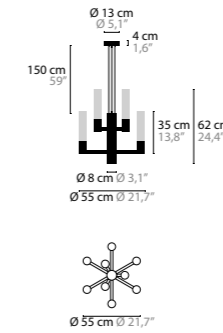

INFINITY H9+1

14555