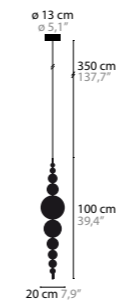

Size: 131 x 54 x 75 cm
Fixture weight: 18 kg
Packing size 1: 140 x 60 x 80 cm
Packing weight: 56 kg

TEARS FROM MOON H34+4

- 13150** White Handmade Glass Balls
- 13151** Black Handmade Glass Balls
- 13152** Silver Handmade Glass Balls
- 13153** Gold Handmade Glass Balls

Size: 181 x 54 x 75 cm
Fixture weight: 24 kg
Packing size 1: 185 x 60 x 80 cm
Packing weight: 70 kg

TEARS FROM MOON

TEARS FROM MOON H1 XL

- 13010**
- 13011**
- 13012**
- 13013**

TEARS FROM MOON H12

- 13070**
- 13071**
- 13072**
- 13073**