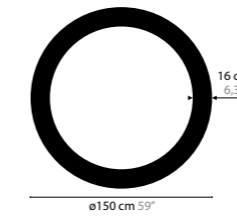

SKY CYCLES ROUND H12

12422
12423
12424