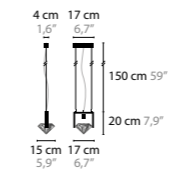

ELEMENTS OF LOVE

ELEMENTS OF LOVE H1 LED

10511 Excellent Crystal Element

Light source: 1 x 4,2W / 2700K / 500LM
Dimmable with Triac
Light source included

Size: 17 x 15 x 20 cm
Fixture weight: 3 kg
Packing size: 40 x 40 x 24 cm
Packing weight: 4 kg

ELEMENTS OF LOVE H3 LED

10519 Excellent Crystal Elements

Light source: 3 x 4,2W / 2700K / 1500LM
Dimmable with Triac
Light source included

Size: 106 x 15 x 20 cm
Fixture weight: 11 kg
Packing size: 125 x 32 x 28 cm
Packing weight: 12 kg

ELEMENTS OF LOVE H5 LED

10525 Excellent Crystal Elements

Light source: 5 x 4,2W / 2700K / 2500LM
Dimmable with Triac
Light source included

Size: 150 x 15 x 20 cm
Fixture weight: 18 kg
Packing size: 174 x 31 x 27 cm
Packing weight: 19 kg

ELEMENTS OF LOVE W1 LED

10551 Excellent Crystal Element

Light source: 1 x 4,2W / 2700K / 500LM
Dimmable with Triac
Light source included

Size: 12 x 10 x 38 cm
Fixture weight: 2 kg
Packing size: 40 x 40 x 24 cm
Packing weight: 3 kg

ELEMENTS OF LOVE W1 XL LED

10555 Excellent Crystal Element

Light source: 1 x 4,2W / 2700K / 500LM
Dimmable with Triac
Light source included

Size: 18 x 15 x 52 cm
Fixture weight: 4 kg
Packing size: 86 x 31 x 28 cm
Packing weight: 5 kg

ELEMENTS OF LOVE

ELEMENTS OF LOVE H1 LED

10511