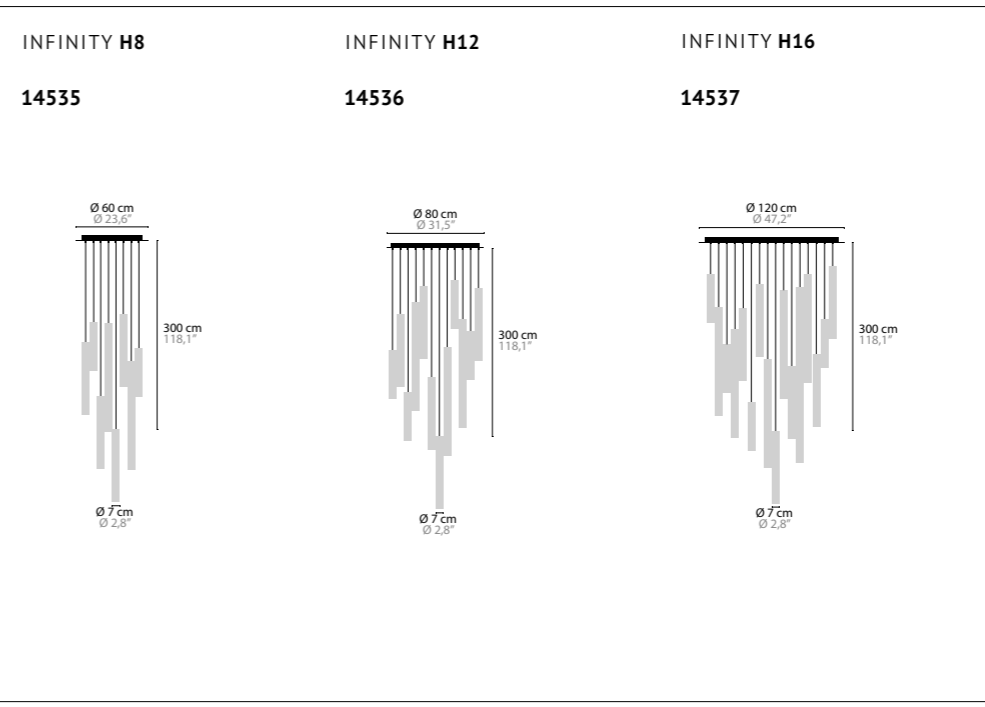

INFINITY

INFINITY W1 14519 Glass 35 cm 14521 Glass 53 cm		Light source: 1 x GU10 / 220V / Max. 50W Dimmable Crystal chains included. Customer's choice whether to use them Light source not included	Size: 10 x 13,8 x 35/53 cm Fixture weight: 2 kg Packing size 1: 46 x 22 x 18 cm Packing size 2 (35cm): 40 x 30 x 17 cm Packing size 2 (53cm): 21 x 22 x 80 cm Packing weight: 5 kg

INFINITY W2 14523 Glass 35 cm 14525 Glass 53 cm		Light source: 2 x GU10 / 220V / Max. 50W Dimmable Crystal chains included. Customer's choice whether to use them Light source not included	Size: 18 x 13,8 x 35/53 cm Fixture weight: 3 kg Packing size 1: 36 x 33 x 26 cm Packing size 2 (35cm): 40 x 30 x 17 cm Packing size 2 (53cm): 21 x 22 x 80 cm Packing weight: 6 kg

INFINITY H1 14528 Glass 25 cm 14529 Glass 40 cm 14530 Glass 60 cm 14531 Glass 90 cm 14532 Glass 145 cm		Light source: 1 x GU10 / 220V / Max. 50W Dimmable Light source not included	Size: Ø 7 x 25 cm Fixture weight: 1 kg Packing size 1: 19 x 19 x 10 cm Packing size 2: 40 x 30 x 17 cm Packing weight: 3 kg Size: Ø 7 x 40 cm Fixture weight: 1 kg Packing size 1: 19 x 19 x 10 cm Packing size 2: 21 x 22 x 60 cm Packing weight: 3 kg Size: Ø 7 x 60 cm Fixture weight: 2 kg Packing size 1: 19 x 19 x 10 cm Packing size 2: 21 x 22 x 80 cm Packing weight: 3,5 kg Size: Ø 7 x 90 cm Fixture weight: 2 kg Packing size 1: 19 x 19 x 10 cm Packing size 2: 21 x 22 x 100 cm Packing weight: 3,5 kg Size: Ø 7 x 145 cm Fixture weight: 3 kg Packing size 1: 19 x 19 x 10 cm Packing size 2: 21 x 22 x 150 cm Packing weight: 4 kg