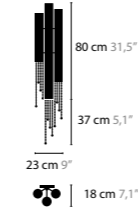

SEXY CRYSTALS W3+3

- **12320**
- **12321**