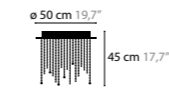

Size: Ø 150 x 110 cm
 Fixture weight: 50 kg
 Packing size: 155 x 155 x 17 cm
 Packing weight: 110 kg

ICE FALL

ICE FALL C3

14030
14031
14032

ICE FALL C5

14035
14036
14037

ICE FALL C6

14050
14051
14052