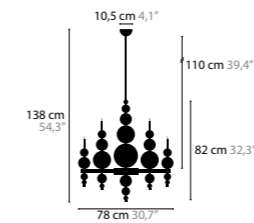

Size: 181 x 54 x 75 cm
Fixture weight: 24 kg
Packing size 1: 185 x 60 x 80 cm
Packing weight: 70 kg

TEARS FROM MOON

TEARS FROM MOON H1 XL

- 13010**
- 13011**
- 13012**
- 13013**

TEARS FROM MOON H12

- 13070**
- 13071**
- 13072**
- 13073**