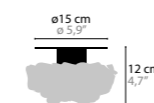

FLOWERS FROM AMSTERDAM C2

10870
10871
10872