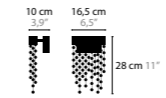

FROZEN EYES W1 S CXL

10952
10953
10954