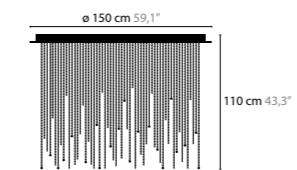

ICE FALL C20

14070
14071
14072