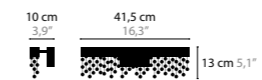

FROZEN EYES W1 L C

10970
10971
10972