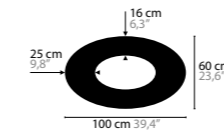

Size: 100 x 60 x 16,5 cm
Fixture weight: 15 kg
Packing size: 105 x 65 x 13 cm
Packing weight: 50 kg

SKY CYCLES OVAL H12

12406 Crystals
12407 Excellent Crystals
12408 Superior Crystals

Light source: 12 x G9 / 220V / Max. 40W
Dimmable
Light source not included

Size: 150 x 90 x 16,5 cm
Fixture weight: 20 kg
Packing size: 155 x 95 x 13 cm
Packing weight: 65 kg

SKY CYCLES ROUND H6

12410 Crystals
12411 Excellent Crystals
12412 Superior Crystals

Light source: 6 x G9 / 220V / Max. 40W
Dimmable
Light source not included

Size: Ø 52 x 16,5 cm
Fixture weight: 9 kg
Packing size: 60 x 60 x 25 cm
Packing weight: 10 kg

SKY CYCLES ROUND H12

12416 Crystals
12417 Excellent Crystals
12418 Superior Crystals

Light source: 12 x G9 / 220V / Max. 40W
Dimmable
Light source not included

Size: Ø 100 x 16,5 cm
Fixture weight: 15 kg
Packing size: 105 x 105 x 13 cm
Packing weight: 50 kg

SKY CYCLES ROUND H12

12422 Crystals
12423 Excellent Crystals
12424 Superior Crystals

Light source: 12 x G9 / 220V / Max. 40W
Dimmable
Light source not included

Size: Ø 150 x 16,5 cm
Fixture weight: 21 kg
Packing size: 155 x 155 x 13 cm
Packing weight: 65 kg

SKY CYCLES ROUND H20

12428 Crystals
12429 Excellent Crystals
12430 Superior Crystals

Light source: 20 x G9 / 220V / Max. 40W
Dimmable
Light source not included

Size: Ø 200 x 16,5 cm
Fixture weight: 30 kg
Packing size: 205 x 205 x 13 cm
Packing weight: 80 kg

SKY CYCLES

SKY CYCLES OVAL H8

12400
12401
12402