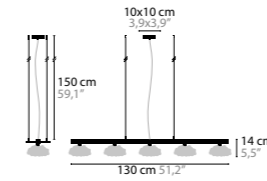

FLOWERS FROM AMSTERDAM H5

10730
10731
10732