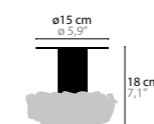

FLOWERS FROM AMSTERDAM C2 XL

10880
10881
10882