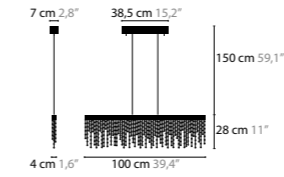

Size: 100 x 31 x 43 cm
Fixture weight: 16 kg
Packing size: 126 x 32 x 28 cm
Packing weight: 38 kg

FROZEN EYES H18

- 10940** Crystals
- 10941** Excellent Crystals
- 10942** Superior Crystals

Light source: LED 85W / 24V / 2700K / 10625LM
Dimmable with Triac
00-01 middle base will be sprayed in Satin Brass
05 middle base will be sprayed in bronze colour
Light source included

Size: 175 x 40 x 43 cm
Fixture weight: 23 kg
Packing size: 185 x 50 x 60 cm
Packing weight: 60 kg

FROZEN EYES

FROZEN EYES H C

- 10910**
- 10911**
- 10912**

FROZEN EYES H CXL

- 10916**
- 10917**
- 10918**

FROZEN EYES HXL C