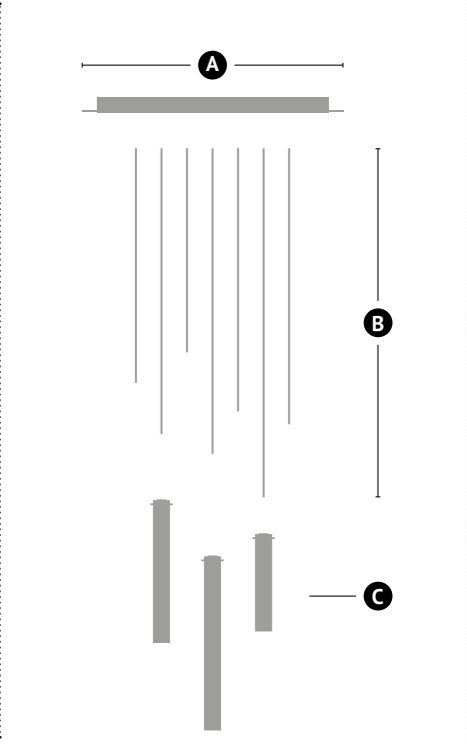

INFINITY

INFINITY W1 14519 Glass 35 cm 14521 Glass 53 cm		Light source: 1 x GU10 / 220V / Max. 50W Dimmable Crystal chains included. Customer's choice whether to use them Light source not included	Size: 10 x 13,8 x 35/53 cm Fixture weight: 2 kg Packing size 1: 46 x 22 x 18 cm Packing size 2 (35cm): 40 x 30 x 17 cm Packing size 2 (53cm): 21 x 22 x 80 cm Packing weight: 5 kg

INFINITY W2 14523 Glass 35 cm 14525 Glass 53 cm		Light source: 2 x GU10 / 220V / Max. 50W Dimmable Crystal chains included. Customer's choice whether to use them Light source not included	Size: 18 x 13,8 x 35/53 cm Fixture weight: 3 kg Packing size 1: 36 x 33 x 26 cm Packing size 2 (35cm): 40 x 30 x 17 cm Packing size 2 (53cm): 21 x 22 x 80 cm Packing weight: 6 kg

INFINITY H1 14528 Glass 25 cm 14529 Glass 40 cm 14530 Glass 60 cm 14531 Glass 90 cm 14532 Glass 145 cm		Light source: 1 x GU10 / 220V / Max. 50W Dimmable Light source not included	Size: Ø 7 x 25 cm Fixture weight: 1 kg Packing size 1: 19 x 19 x 10 cm Packing size 2: 40 x 30 x 17 cm Packing weight: 3 kg Size: Ø 7 x 40 cm Fixture weight: 1 kg Packing size 1: 19 x 19 x 10 cm Packing size 2: 21 x 22 x 60 cm Packing weight: 3 kg Size: Ø 7 x 60 cm Fixture weight: 2 kg Packing size 1: 19 x 19 x 10 cm Packing size 2: 21 x 22 x 80 cm Packing weight: 3,5 kg Size: Ø 7 x 90 cm Fixture weight: 2 kg Packing size 1: 19 x 19 x 10 cm Packing size 2: 21 x 22 x 100 cm Packing weight: 3,5 kg Size: Ø 7 x 145 cm Fixture weight: 3 kg Packing size 1: 19 x 19 x 10 cm Packing size 2: 21 x 22 x 150 cm Packing weight: 4 kg