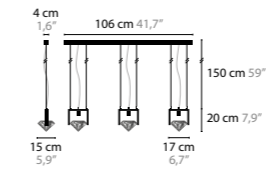

ELEMENTS OF LOVE H3 LED

10519