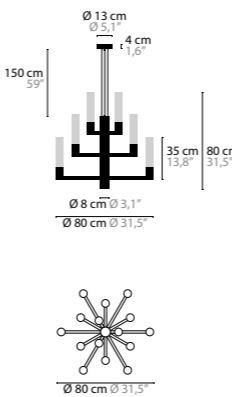

INFINITY H15+1

14561