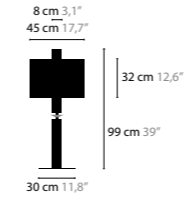

SUNRISE

SUNRISE T1

12740 Excellent Crystal Element

Light source: 3 x E27 / 220V / Max. 40W
Dimmer included
Shade: 301-310-320-377-391
Light source not included

Size: Ø 45 x 99 cm
Fixture weight: 11 kg
Packing size 1: 33 x 35 x 101 cm
Packing size 2: 40 x 40 x 24 cm
Packing weight: 14 kg

SUNRISE F1

12760 Excellent Crystal Element

Light source: 3 x E27 / 220V / Max. 40W
2nd light source: 1 x GU10 / 220V / Max. 50W
Dimmer included
Shade: 301-310-320-377-391
Light source not included

Size: Ø 50 x 189 cm
Fixture weight: 19 kg
Packing size 1: 57 x 59 x 201 cm
Packing size 2: 61 x 61 x 52 cm
Packing weight: 23 kg

SUNRISE

SUNRISE T1

12740