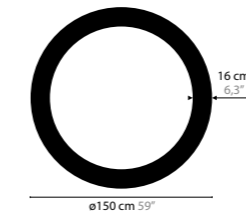

SKY CYCLES ROUND H12

12422
12423
12424