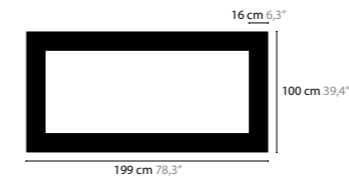

SKY CYCLES RECTANGLE H26

- **12456**
- **12457**
- **12458**

SKY CYCLES SQUARE H8

- **12500**
- **12501**
- **12502**