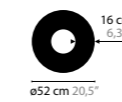

SKY CYCLES ROUND H6

12410
12411
12412