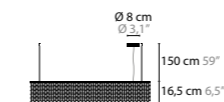

SKY CYCLES ROUND H12

12422 Crystals
12423 Excellent Crystals
12424 Superior Crystals

Light source: 12 x G9 / 220V / Max. 40W
 Dimmable
 Light source not included

Size: Ø 150 x 16,5 cm
 Fixture weight: 21 kg
 Packing size: 155 x 155 x 13 cm
 Packing weight: 65 kg

SKY CYCLES ROUND H20

12428 Crystals
12429 Excellent Crystals
12430 Superior Crystals

Light source: 20 x G9 / 220V / Max. 40W
 Dimmable
 Light source not included

Size: Ø 200 x 16,5 cm
 Fixture weight: 30 kg
 Packing size: 205 x 205 x 13 cm
 Packing weight: 80 kg

12416
12417
12418

SKY CYCLES ROUND H12

12422
12423
12424

SKY CYCLES ROUND H20

12428
12429
12430

SKY CYCLES

OVAL /
 ROUND

SKY CYCLES

SKY CYCLES RECTANGLE H16

- 12450** Crystals
- 12451** Excellent Crystals
- 12452** Superior Crystals

Light source: 16 x G9 / 220V / Max. 40W
Dimmable
Light source not included

Size: 151 x 52 x 16,5 cm
Fixture weight: 16 kg
Packing size: 156 x 57 x 13 cm
Packing weight: 40 kg