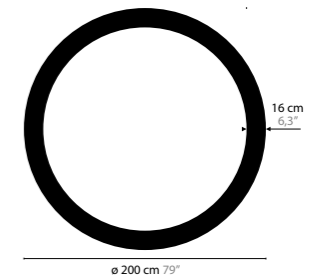

SKY CYCLES ROUND H20

12428
12429
12430