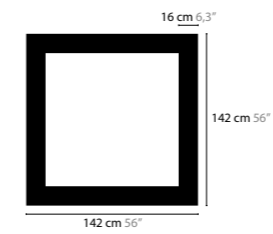

SKY CYCLES SQUARE H24

- **12512**
- **12513**
- **12514**