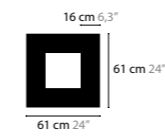

SKY CYCLES SQUARE H8

- **12500**
- **12501**
- **12502**