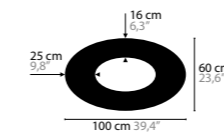

Size: 100 x 60 x 16,5 cm
Fixture weight: 15 kg
Packing size: 105 x 65 x 13 cm
Packing weight: 50 kg

SKY CYCLES OVAL H12

12406 Crystals
12407 Excellent Crystals
12408 Superior Crystals

Light source: 12 x G9 / 220V / Max. 40W
Dimmable
Light source not included

Size: 150 x 90 x 16,5 cm
Fixture weight: 20 kg
Packing size: 155 x 95 x 13 cm
Packing weight: 65 kg

SKY CYCLES ROUND H6

12410 Crystals
12411 Excellent Crystals
12412 Superior Crystals

Light source: 6 x G9 / 220V / Max. 40W
Dimmable
Light source not included

Size: Ø 52 x 16,5 cm
Fixture weight: 9 kg
Packing size: 60 x 60 x 25 cm
Packing weight: 10 kg

SKY CYCLES ROUND H12

12416 Crystals
12417 Excellent Crystals
12418 Superior Crystals

Light source: 12 x G9 / 220V / Max. 40W
Dimmable
Light source not included

Size: Ø 100 x 16,5 cm
Fixture weight: 15 kg
Packing size: 105 x 105 x 13 cm
Packing weight: 50 kg

SKY CYCLES ROUND H12

12422 Crystals
12423 Excellent Crystals
12424 Superior Crystals

Light source: 12 x G9 / 220V / Max. 40W
Dimmable
Light source not included

Size: Ø 150 x 16,5 cm
Fixture weight: 21 kg
Packing size: 155 x 155 x 13 cm
Packing weight: 65 kg

SKY CYCLES ROUND H20

12428 Crystals
12429 Excellent Crystals
12430 Superior Crystals

Light source: 20 x G9 / 220V / Max. 40W
Dimmable
Light source not included

Size: Ø 200 x 16,5 cm
Fixture weight: 30 kg
Packing size: 205 x 205 x 13 cm
Packing weight: 80 kg

SKY CYCLES

SKY CYCLES OVAL H8

12400
12401
12402