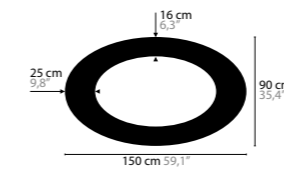

SKY CYCLES OVAL H12

12406
12407
12408