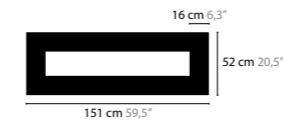

Size: 151 x 52 x 16,5 cm
Fixture weight: 16 kg
Packing size: 156 x 57 x 13 cm
Packing weight: 40 kg

SKY CYCLES RECTANGLE H26

- **12456** Crystals
- **12457** Excellent Crystals
- **12458** Superior Crystals

Light source: 26 x G9 / 220V / Max. 40W
Dimmable
Light source not included

Size: 199 x 100 x 16,5 cm
Fixture weight: 23 kg
Packing size: 206 x 105 x 13 cm
Packing weight: 75 kg

SKY CYCLES SQUARE H8

- **12500** Crystals
- **12501** Excellent Crystals
- **12502** Superior Crystals

Light source: 8 x G9 / 220V / Max. 40W
Dimmable
Light source not included

Size: 61 x 61 x 16,5 cm
Fixture weight: 10 kg
Packing size: 70 x 70 x 13 cm
Packing weight: 20 kg

SKY CYCLES SQUARE H16

- **12506** Crystals
- **12507** Excellent Crystals
- **12508** Superior Crystals

Light source: 16 x G9 / 220V / Max. 40W
Dimmable
Light source not included

Size: 100 x 100 x 16,5 cm
Fixture weight: 16 kg
Packing size: 105 x 105 x 13 cm
Packing weight: 45 kg

SKY CYCLES SQUARE H24

- **12512** Crystals
- **12513** Excellent Crystals
- **12514** Superior Crystals

Light source: 24 x G9 / 220V / Max. 40W
Dimmable
Light source not included

Size: 142 x 142 x 16,5 cm
Fixture weight: 28 kg
Packing size: 147 x 147 x 13 cm
Packing weight: 65 kg

SKY CYCLES SQUARE H32

- **12518** Crystals
- **12519** Excellent Crystals
- **12520** Superior Crystals

Light source: 32 x G9 / 220V / Max. 40W
Dimmable
Light source not included

Size: 226 x 226 x 16,5 cm
Fixture weight: 38 kg
Packing size: 231 x 231 x 13 cm
Packing weight: 80 kg

SKY CYCLES

SKY CYCLES RECTANGLE H16

- **12450**
- **12451**
- **12452**