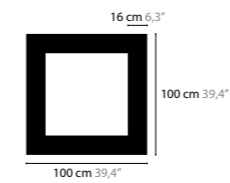

SKY CYCLES SQUARE H16

- **12506**
- **12507**
- **12508**