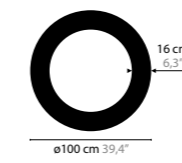

SKY CYCLES ROUND H12

12416
12417
12418