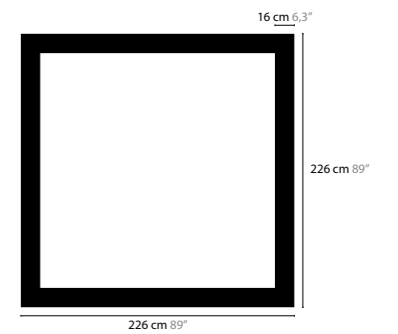

SKY CYCLES SQUARE H32

- **12518**
- **12519**
- **12520**

SKY CYCLES RECTANGLE / SQUARE