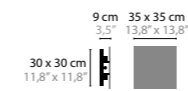

NIGHTLIFE C4

11880
11881