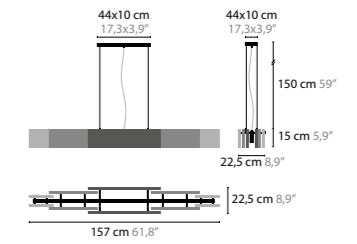

NIGHTLIFE H8 XL

11820
11821

NIGHTLIFE C4

11880
11881

NIGHTLIFE C16

11890
11891