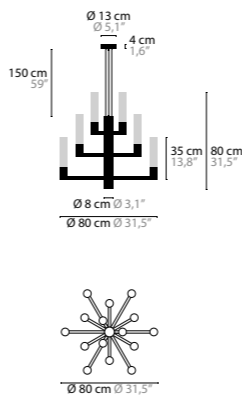

INFINITY H15+1

14561