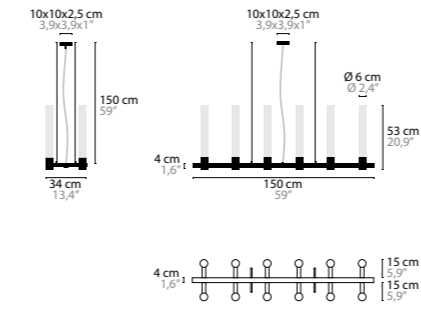

INFINITY H12

14571