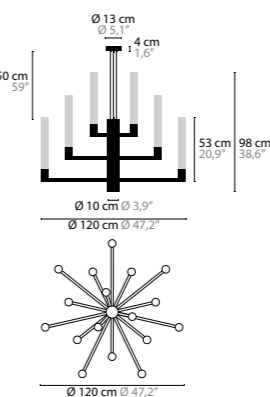

INFINITY H17+1

14567