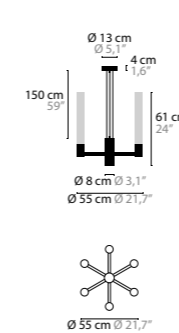

INFINITY H6+1

14554