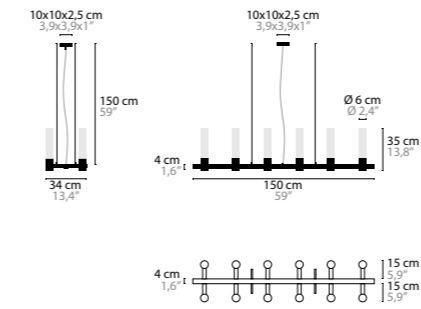

INFINITY

INFINITY H12

14570 Glass 35 cm
14571 Glass 53 cm

Light source: 12 x GU10 / 220V / Max. 50W
Dimmable
Crystal chains included. Customer's choice whether to use them
Light source not included

Size: 150 x 34 x 35/53 cm
Fixture weight (35cm): 26 kg
Fixture weight (53cm): 30 kg
Packing size 1: 174 x 39 x 27 cm
Packing size 2: 85 x 31 x 44 cm
Packing weight: 32 kg

INFINITY H14

14572 Glass 35 cm
14573 Glass 53 cm

Light source: 14 x GU10 / 220V / Max. 50W
Dimmable
Crystal chains included. Customer's choice whether to use them
Light source not included

Size: 150 x 34 x 35/53 cm
Fixture weight (35cm): 27 kg
Fixture weight (53cm): 31 kg
Packing size 1: 174 x 39 x 27 cm
Packing size 2: 41 x 41 x 55 cm
Packing weight: 33 kg

INFINITY H18

14574 Glass 35 cm + 53 cm

Light source: 18 x GU10 / 220V / Max. 50W
Dimmable
Crystal chains included. Customer's choice whether to use them
Light source not included

Size: 150 x 64 x 53 cm
Fixture weight: 34 kg
Packing size 1: 166 x 77 x 45 cm
Packing size 2: (2x) 40 x 40 x 80 cm
Packing weight: 76 kg

INFINITY ORION C6

14580 Glass 20 cm + 35 cm

LIGHT SOURCE: 6 x GU10 / 220V / Max. 50W
DIMMABLE
LIGHT SOURCE NOT INCLUDED

Size: Ø60 x 43 cm
Fixture weight: 15 kg
Packing size: 68 x 86 x 30 cm
Packing weight: 30 kg

INFINITY ORION C11

14581 Glass 35 cm, 53 cm, 70cm

Light source: 11 x GU10 / 220V / Max. 50W
Dimmable
Light source not included

Size: Ø80 x 78 cm
Fixture weight: 25 kg
Packing size: 88 x 88 x 30 cm
Packing weight: 40 kg

INFINITY

INFINITY H12

14570