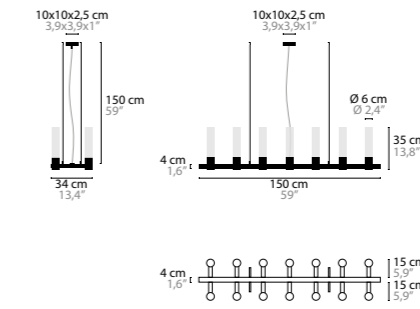

INFINITY H14

14572