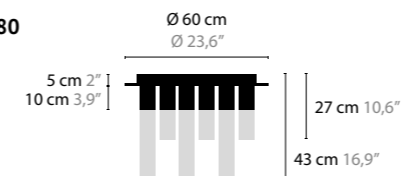

INFINITY ORION C6

14580