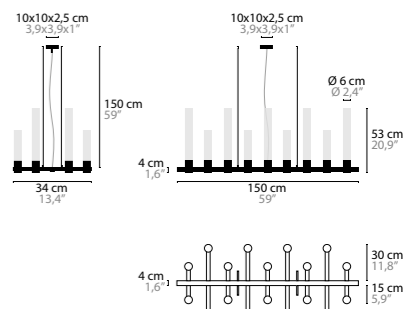

INFINITY H18

14574