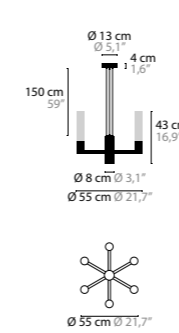

INFINITY

INFINITY H6+1

14553