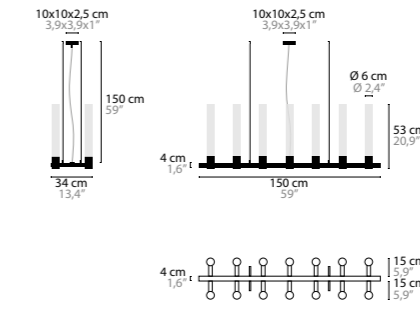

INFINITY H14

14573