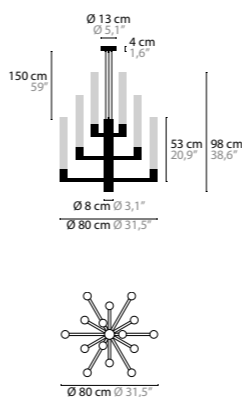

INFINITY H15+1

14563