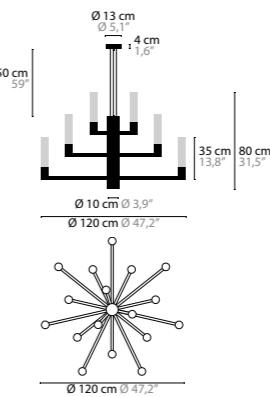

INFINITY H17+1

14565