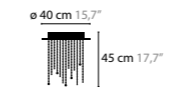

ICE FALL

ICE FALL C3

14030 Crystals
14031 Excellent Crystals
14032 Superior Crystals

Light source: 3 x GU10 / 220V / Max. 50W
Dimmable
Light source not included

Size: Ø 40 x 45 cm
Fixture weight: 7 kg
Packing size: 50 x 50 x 35 cm
Packing weight: 7 kg

ICE FALL C5

14035 Crystals
14036 Excellent Crystals
14037 Superior Crystals

Light source: 5 x GU10 / 220V / Max. 50W
Dimmable
Light source not included

Size: Ø 50 x 45 cm
Fixture weight: 8 kg
Packing size: 56 x 56 x 34 cm
Packing weight: 9 kg

ICE FALL C6

14050 Crystals
14051 Excellent Crystals
14052 Superior Crystals

Light source: 6 x GU10 / 220V / Max. 50W
Dimmable
Light source not included

Size: Ø 70 x 110 cm
Fixture weight: 19 kg
Packing size: 75 x 75 x 15 cm
Packing weight: 35 kg

ICE FALL C14

14060 Crystals
14061 Excellent Crystals
14062 Superior Crystals

Light source: 14 x GU10 / 220V / Max. 50W
Dimmable
Light source not included

Size: Ø 110 x 110 cm
Fixture weight: 30 kg
Packing size: 115 x 115 x 15 cm
Packing weight: 80 kg

ICE FALL C20

14070 Crystals
14071 Excellent Crystals
14072 Superior Crystals

Light source: 20 x GU10 / 220V / Max. 50W
Dimmable
Light source not included

Size: Ø 150 x 110 cm
Fixture weight: 50 kg
Packing size: 155 x 155 x 17 cm
Packing weight: 110 kg

ICE FALL

ICE FALL C3

14030
14031
14032