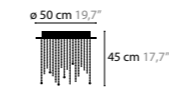

ICE FALL

ICE FALL C3

14030 Crystals
14031 Excellent Crystals
14032 Superior Crystals

Light source: 3 x GU10 / 220V / Max. 50W
 Dimmable
 Light source not included

Size: Ø 40 x 45 cm
 Fixture weight: 7 kg
 Packing size: 50 x 50 x 35 cm
 Packing weight: 7 kg

ICE FALL C6

14050 Crystals
14051 Excellent Crystals
14052 Superior Crystals

Light source: 6 x GU10 / 220V / Max. 50W
 Dimmable
 Light source not included

Size: Ø 70 x 110 cm
 Fixture weight: 19 kg
 Packing size: 75 x 75 x 15 cm
 Packing weight: 35 kg

ICE FALL C20

14070 Crystals
14071 Excellent Crystals
14072 Superior Crystals

Light source: 20 x GU10 / 220V / Max. 50W
 Dimmable
 Light source not included

Size: Ø 150 x 110 cm
 Fixture weight: 50 kg
 Packing size: 155 x 155 x 17 cm
 Packing weight: 110 kg

ICE FALL

ICE FALL C3

14030
14031
14032

ICE FALL C5

14035
14036
14037

ICE FALL C6

14050
14051
14052

ICE FALL C14