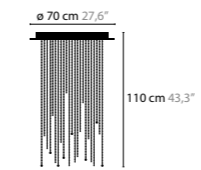

ICE FALL

ICE FALL C3

14030 Crystals
14031 Excellent Crystals
14032 Superior Crystals

Light source: 3 x GU10 / 220V / Max. 50W
 Dimmable
 Light source not included

Size: Ø 40 x 45 cm
 Fixture weight: 7 kg
 Packing size: 50 x 50 x 35 cm
 Packing weight: 7 kg

ICE FALL C14

14060 Crystals
14061 Excellent Crystals
14062 Superior Crystals

Light source: 14 x GU10 / 220V / Max. 50W
 Dimmable
 Light source not included

Size: Ø 110 x 110 cm
 Fixture weight: 30 kg
 Packing size: 115 x 115 x 15 cm
 Packing weight: 80 kg

ICE FALL C20

14070 Crystals
14071 Excellent Crystals
14072 Superior Crystals

Light source: 20 x GU10 / 220V / Max. 50W
 Dimmable
 Light source not included

Size: Ø 150 x 110 cm
 Fixture weight: 50 kg
 Packing size: 155 x 155 x 17 cm
 Packing weight: 110 kg

ICE FALL

ICE FALL C3

14030
14031
14032

ICE FALL C5

14035
14036
14037

ICE FALL C6

14050
14051
14052

ICE FALL C14