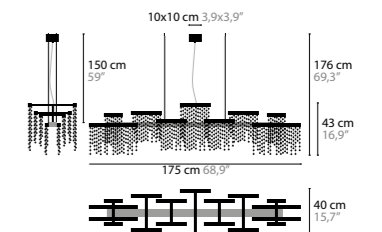

FROZEN EYES H18

- **10940**
- **10941**
- **10942**