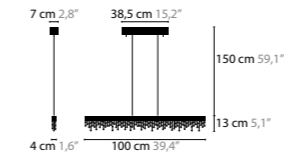

FROZEN EYES HXL C

- 10922** Crystals
- 10923** Excellent Crystals
- 10924** Superior Crystals

Light source: LED 27W / 24V / 2700K / 3375LM
Dimmable with Triac
Light source included

Size: 150 x 4 x 13 cm
Fixture weight: 10 kg
Packing size: 175 x 31 x 28 cm
Packing weight: 10 kg

FROZEN EYES HXL CXL

- 10928** Crystals
- 10929** Excellent Crystals
- 10930** Superior Crystals

Light source: LED 27W / 24V / 2700K / 3375LM
Dimmable with Triac
Light source included

Size: 150 x 4 x 28 cm
Fixture weight: 11 kg
Packing size: 175 x 31 x 28 cm
Packing weight: 11 kg

Size: 100 x 31 x 43 cm
Fixture weight: 16 kg
Packing size: 126 x 32 x 28 cm
Packing weight: 38 kg

FROZEN EYES H18

- 10940** Crystals
- 10941** Excellent Crystals
- 10942** Superior Crystals

Light source: LED 85W / 24V / 2700K / 10625LM
Dimmable with Triac
00-01 middle base will be sprayed in Satin Brass
05 middle base will be sprayed in bronze colour
Light source included

Size: 175 x 40 x 43 cm
Fixture weight: 23 kg
Packing size: 185 x 50 x 60 cm
Packing weight: 60 kg

FROZEN EYES

FROZEN EYES H C

- 10910**
- 10911**
- 10912**

FROZEN EYES H CXL

- 10916**
- 10917**
- 10918**

FROZEN EYES HXL C