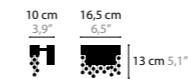

10958 Crystals
10959 Excellent Crystals
10960 Superior Crystals

Light source: LED 5W / 24V / 2700K / 625LM
Not dimmable, dimmable version on request
Light source included

Size: 26,5 x 10 x 13 cm
Fixture weight: 3 kg
Packing size: 29 x 29 x 24 cm
Packing weight: 3 kg

FROZEN EYES W1 M CXL

10964 Crystals
10965 Excellent Crystals
10966 Superior Crystals

Light source: LED 5W / 24V / 2700K / 625LM
Not dimmable, dimmable version on request
Light source included

Size: 26,5 x 10 x 28 cm
Fixture weight: 3 kg
Packing size: 46 x 21 x 18 cm
Packing weight: 3 kg

FROZEN EYES W1 L C

10970 Crystals
10971 Excellent Crystals
10972 Superior Crystals

Light source: LED 8W / 24V / 2700K / 1000LM
Not dimmable, dimmable version on request
Light source included

Size: 41,5 x 10 x 13 cm
Fixture weight: 3 kg
Packing size: 46 x 21 x 18 cm
Packing weight: 3 kg

FROZEN EYES W1 L CXL

10976 Crystals
10977 Excellent Crystals
10978 Superior Crystals

Light source: LED 8W / 24V / 2700K / 1000LM
Not dimmable, dimmable version on request
Light source included

Size: 41,5 x 10 x 28 cm
Fixture weight: 3 kg
Packing size: 46 x 21 x 17 cm
Packing weight: 3 kg

FROZEN EYES WALLPANEL W1

10982 Crystals
10983 Excellent Crystals
10984 Superior Crystals

Light source: LED 3W / 24V / 2700K / 375LM
Not dimmable, dimmable version on request
Light source included

Size: 25 x 13,5 x 100 cm
Fixture weight: 11 kg
Packing size: 125 x 30 x 30 cm
Packing weight: 11 kg

FROZEN EYES

FROZEN EYES W1 S C

10946
10947
10948