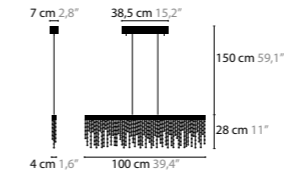

FROZEN EYES HXL CXL

- 10928** Crystals
- 10929** Excellent Crystals
- 10930** Superior Crystals

Light source: LED 27W / 24V / 2700K / 3375LM
Dimmable with Triac
Light source included

Size: 150 x 4 x 28 cm
Fixture weight: 11 kg
Packing size: 175 x 31 x 28 cm
Packing weight: 11 kg

Size: 100 x 31 x 43 cm
Fixture weight: 16 kg
Packing size: 126 x 32 x 28 cm
Packing weight: 38 kg

FROZEN EYES H18

- 10940** Crystals
- 10941** Excellent Crystals
- 10942** Superior Crystals

Light source: LED 85W / 24V / 2700K / 10625LM
Dimmable with Triac
00-01 middle base will be sprayed in Satin Brass
05 middle base will be sprayed in bronze colour
Light source included

Size: 175 x 40 x 43 cm
Fixture weight: 23 kg
Packing size: 185 x 50 x 60 cm
Packing weight: 60 kg

FROZEN EYES

FROZEN EYES H C

- 10910**
- 10911**
- 10912**

FROZEN EYES H CXL

- 10916**
- 10917**
- 10918**

FROZEN EYES HXL C