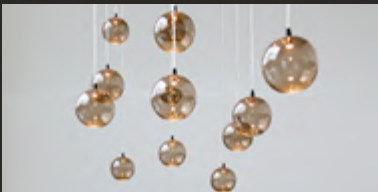

12 Celeste

Embrace 18