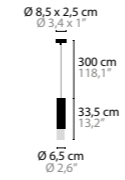

EMBRACE

EMBRACE H1

- **14740** Clear Glass
- **14741** Matt White Glass
- **14742** Frosted Glass

Colours: 00-01-02-05-16-32-33
Light source: 1 X GU10 / 220V / MAX. 50W
Dimmable
05 Bronze-coloured finish with premium sanded surface
Light source not included

Size: Ø 6,5 x 33,5 cm
Packing size: 46 x 21 x 17 cm
Packing weight: 2 kg

EMBRACE H5

- **14745** Clear Glass
- **14746** Matt White Glass
- **14747** Frosted Glass

Colours: 00-01-02-05-16-32-33
Light source: 5 X GU10 / 220V / MAX. 50W
Dimmable
05 Bronze-coloured finish with premium sanded surface
Light source not included

Size: 25 x 25 x min 50 cm
Packing size: 50 x 50 x 34 cm
Packing weight: 9,5 kg

EMBRACE H8

- **14750** Clear Glass
- **14751** Matt White Glass
- **14752** Frosted Glass

Colours: 00-01-02-05-16-32-33
Light source: 8 X GU10 / 220V / MAX. 50W
Dimmable
05 Bronze-coloured finish with premium sanded surface
Light source not included

Size: 50 x 50 x min 50 cm
Packing size: 57 x 57 x 52 cm
Packing weight: 19 kg

EMBRACE

EMBRACE H1

- **14740**
- **14741**
- **14742**