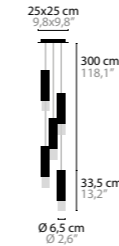

EMBRACE H5

- **14745**
- **14746**
- **14747**