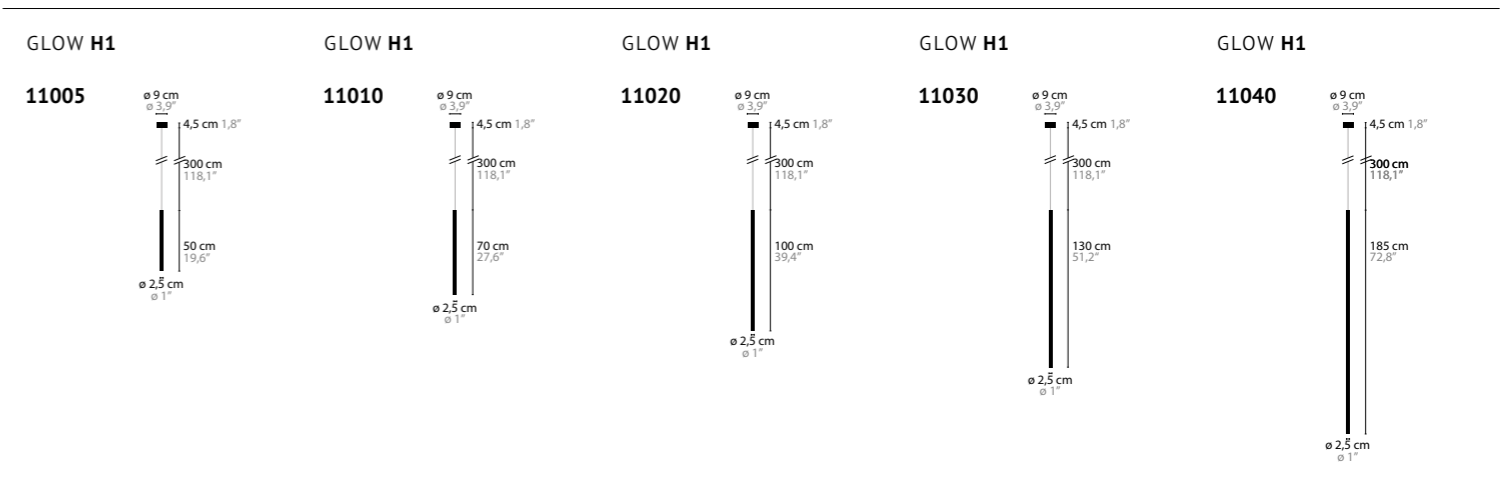

GLOW H3		Light source: 3 x LED 6W / 3000K / 2427LM Dimmable direct current (trailing edge - leading edge) Light source included	Size: 25 x 25 x min. 100 cm Fixture weight: 7 kg Packing size 1: 40 x 40 x 30 cm Packing size 2: 110 x 20 x 20 cm Packing weight: 9 kg
11050	Tube 50 cm 70 cm 100 cm		

GLOW H8		Light source: 8 x LED 6W / 3000K / 6472LM Dimmable direct current (trailing edge - leading edge) Light source included * 01-05 Top plate standard spray-painted. 01 will be in Sonnegold (55) colour and 05 in spray-painted bronze (56) colour. Pendants always in satin brass/bronze material. Top-plate in satin brass/bronze material has an equal price as 00-16.	Size: 50 x 50 x min. 130 cm Fixture weight: 13 kg Packing size 1: 60 x 60 x 50 cm Packing size 2: 140 x 20 x 20 cm Packing weight: 15 kg
11052	Tubes 2x 50 cm 2x 70 cm 2x 100 cm 2x 130 cm		

GLOW W2		Light source: 2 x LED 6W / 3000K / 1618LM Dimmable direct current (trailing edge - leading edge) Light source included	Size: 7 x 8,5 x 40 cm Fixture weight: 2 kg Packing size: 52 x 20 x 11 cm Packing weight: 2 kg
11060			

GLOW W2 XL		Light source: 2 x LED 6W / 3000K / 1618LM Dimmable direct current (trailing edge - leading edge) Light source included	Size: 7 x 8,5 x 70 cm Fixture weight: 2 kg Packing size: 89 x 20 x 11 cm Packing weight: 2 kg
11070			

GLOW

CUSTOMISE YOUR PREFERRED COMPOSITION.
See page 5 for more information and the possibilities.