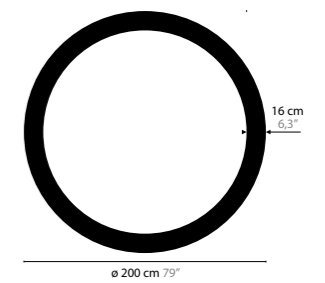

SKY CYCLES ROUND H20

12428
12429
12430