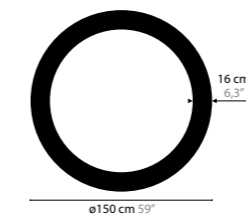

SKY CYCLES ROUND H12

12422
12423
12424