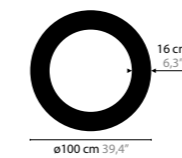

SKY CYCLES ROUND H12

12416
12417
12418